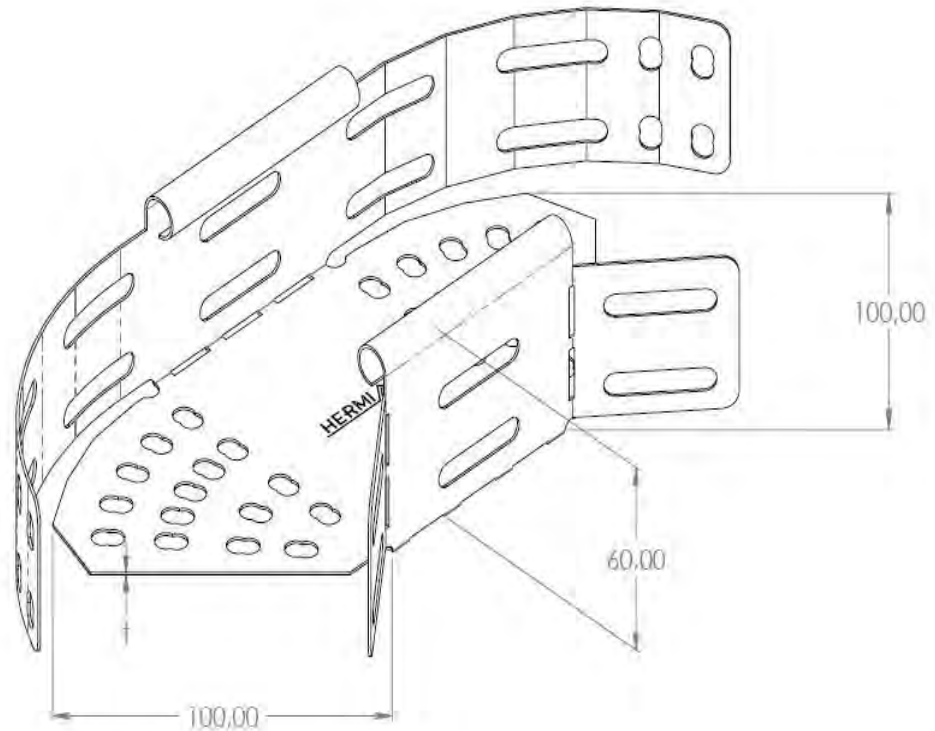

Product: PKP-KO 60/100/0-90°

Product code: 88702411

Adjustable elbow 0-90°

<b>Standard:</b>	EN 61537:2007 Cable management - Cable tray systems and cable ladder systems
<b>Dimensions:</b>	Length: mm
	Width: 100 mm
	Height: 60 mm
	Metal thickness: 0,80 mm
<b>Weight:</b>	0,35 kg
<b>Material:</b>	Stainless steel
<b>Contribution to fire:</b>	Non-flame propagating system
<b>Electrical characteristics:</b>	Electrically conductive system
<b>Electrical continuity:</b>	Yes
<b>Corrosion resistance:</b>	Class 9A
<b>Temperature:</b>	Min: -20°C; Max: +105°C