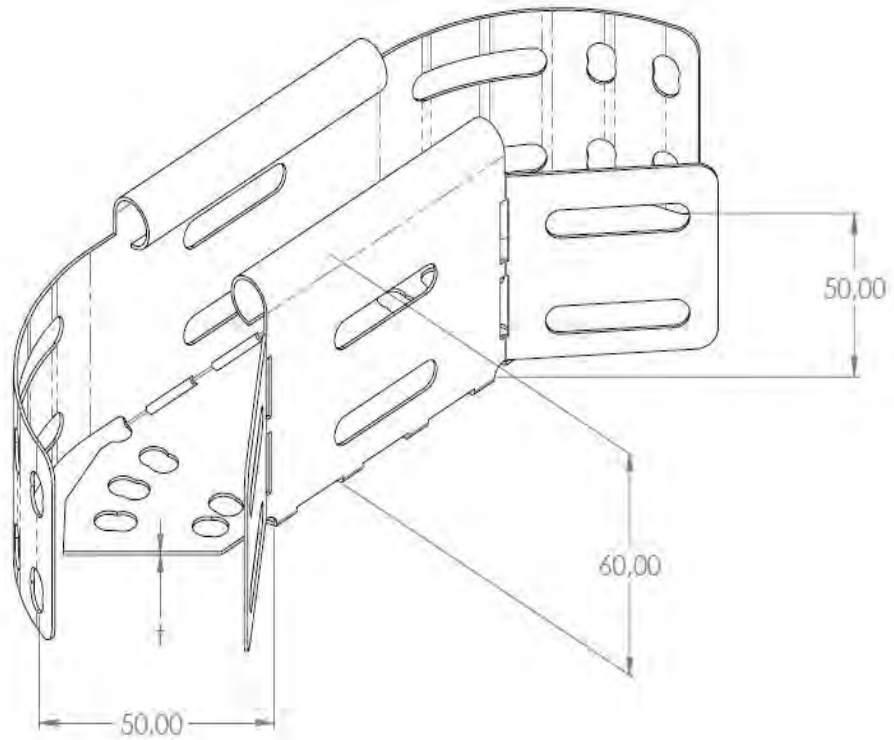

Product: PKP-KO 60/50/0-90°

Product code: 88702410

Adjustable elbow 0-90°

Standard:	EN 61537:2007 Cable management - Cable tray systems and cable ladder systems
Dimensions:	Length: mm
	Width: 50 mm
	Height: 60 mm
	Metal thickness: 0,80 mm
Weight:	0,16 kg
Material:	Stainless steel
Contribution to fire:	Non-flame propagating system
Electrical characteristics:	Electrically conductive system
Electrical continuity:	Yes
Corrosion resistance:	Class 9A
Temperature:	Min: -20°C; Max: +105°C