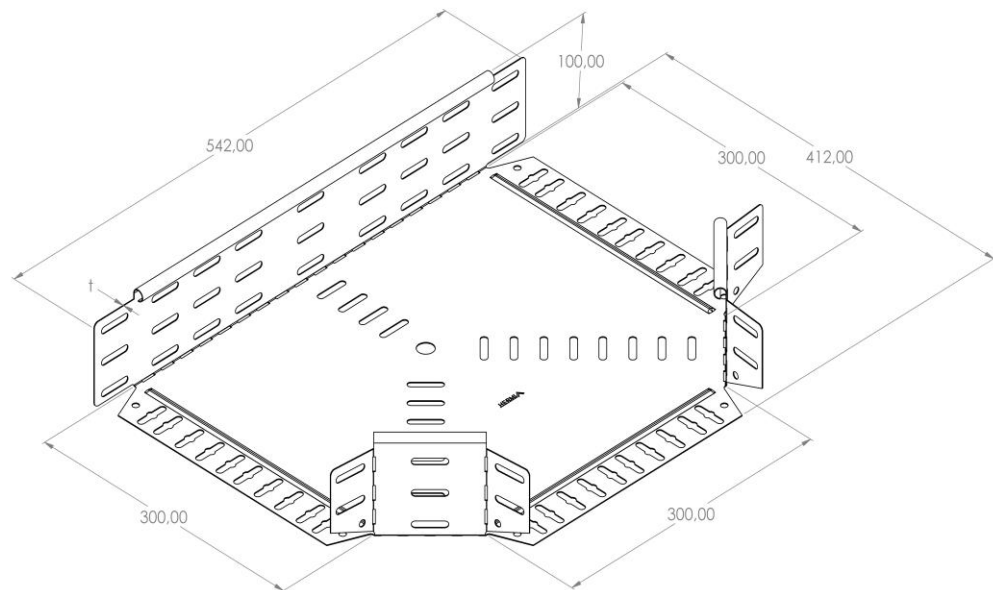

Product: PKP-SO 100/300

Product code: 88702393

Side branch

Standard:	EN 61537:2007 Cable management - Cable tray systems and cable ladder systems
Dimensions:	Length: 542 mm
	Width: 300 mm
	Height: 100 mm
	Metal thickness: 0,80 mm
Weight:	1,6 kg
Material:	Stainless steel
Contribution to fire:	Non-flame propagating system
Electrical characteristics:	Electrically conductive system
Electrical continuity:	Yes
Corrosion resistance:	Class 9A
Temperature:	Min: -20°C; Max: +105°C