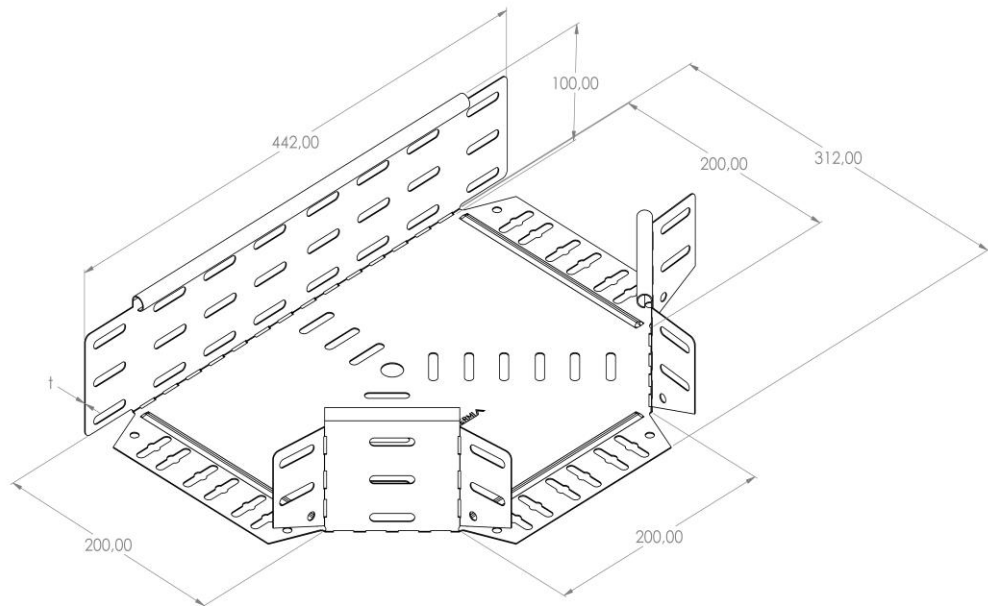

Product: PKP-SO 100/200

Product code: 88702392

Side branch

Standard:	EN 61537:2007 Cable management - Cable tray systems and cable ladder systems
Dimensions:	Length: 442 mm
	Width: 200 mm
	Height: 100 mm
	Metal thickness: 0,80 mm
Weight:	1,1 kg
Material:	Stainless steel
Contribution to fire:	Non-flame propagating system
Electrical characteristics:	Electrically conductive system
Electrical continuity:	Yes
Corrosion resistance:	Class 9A
Temperature:	Min: -20°C; Max: +105°C