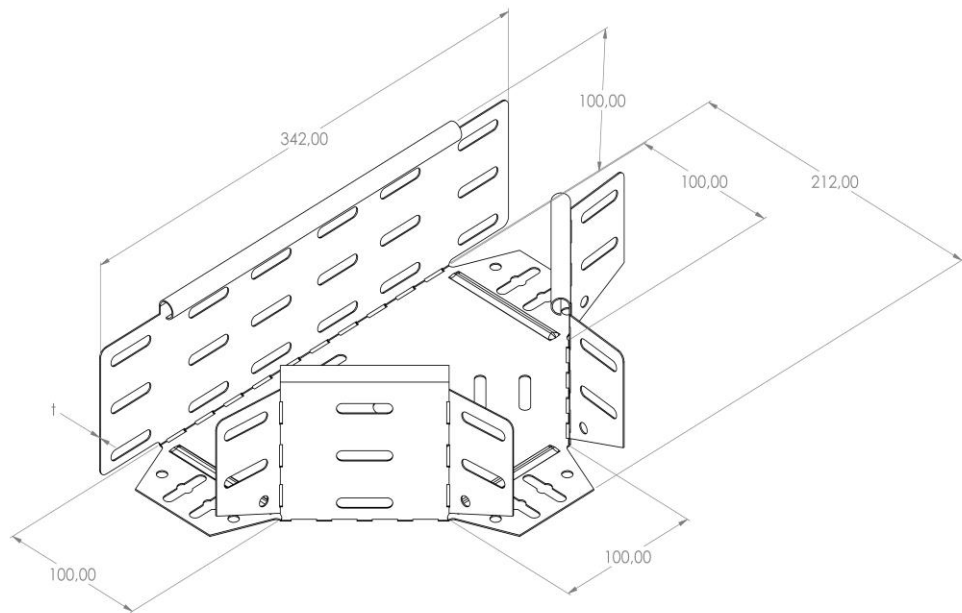

**Product:** PKP-SO 100/100

**Product code:** 88702391

Side branch

<b>Standard:</b>	EN 61537:2007 Cable management - Cable tray systems and cable ladder systems
<b>Dimensions:</b>	Length: 342 mm
	Width: 100 mm
	Height: 100 mm
	Metal thickness: 0,80 mm
<b>Weight:</b>	0,65 kg
<b>Material:</b>	Stainless steel
<b>Contribution to fire:</b>	Non-flame propagating system
<b>Electrical characteristics:</b>	Electrically conductive system
<b>Electrical continuity:</b>	Yes
<b>Corrosion resistance:</b>	Class 9A
<b>Temperature:</b>	Min: -20°C; Max: +105°C