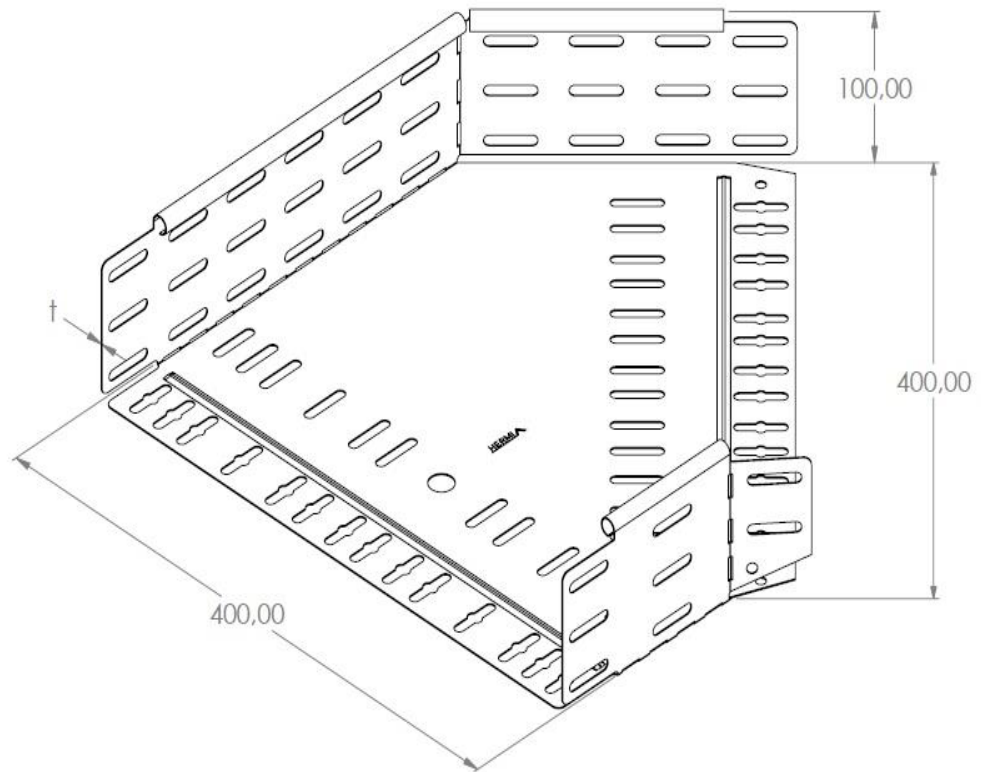

Product: PKP-KO 100/400/45°

Product code: 88702384

Truncated elbow 45°

<b>Standard:</b>	EN 61537:2007 Cable management - Cable tray systems and cable ladder systems
<b>Dimensions:</b>	Length: mm
	Width: 400 mm
	Height: 100 mm
	Metal thickness: 0,80 mm
<b>Weight:</b>	1,3 kg
<b>Material:</b>	Stainless steel
<b>Contribution to fire:</b>	Non-flame propagating system
<b>Electrical characteristics:</b>	Electrically conductive system
<b>Electrical continuity:</b>	Yes
<b>Corrosion resistance:</b>	Class 9A
<b>Temperature:</b>	Min: -20°C; Max: +105°C