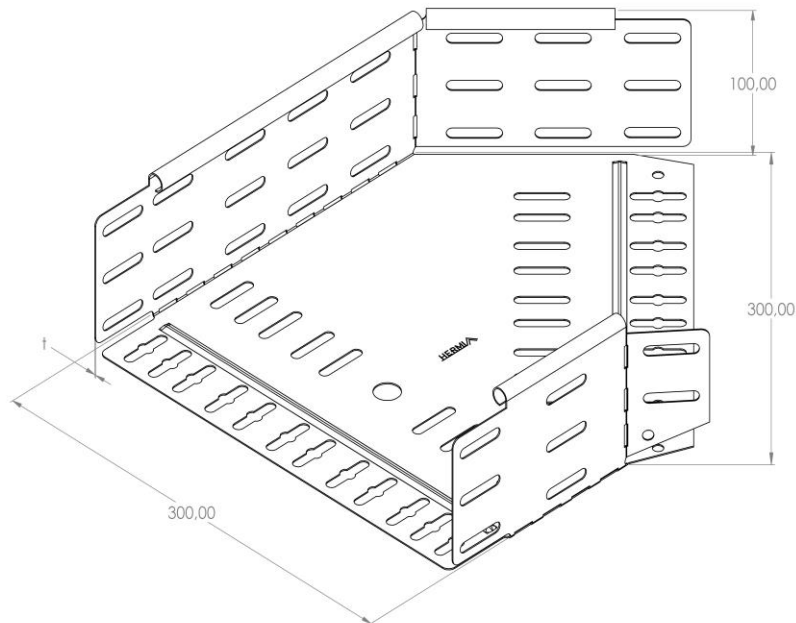

Product: PKP-KO 100/300/45°

Product code: 88702383

Truncated elbow 45°

<b>Standard:</b>	EN 61537:2007 Cable management - Cable tray systems and cable ladder systems
<b>Dimensions:</b>	Length: mm
	Width: 300 mm
	Height: 100 mm
	Metal thickness: 0,80 mm
<b>Weight:</b>	1,3 kg
<b>Material:</b>	Stainless steel
<b>Contribution to fire:</b>	Non-flame propagating system
<b>Electrical characteristics:</b>	Electrically conductive system
<b>Electrical continuity:</b>	Yes
<b>Corrosion resistance:</b>	Class 9A
<b>Temperature:</b>	Min: -20°C; Max: +105°C