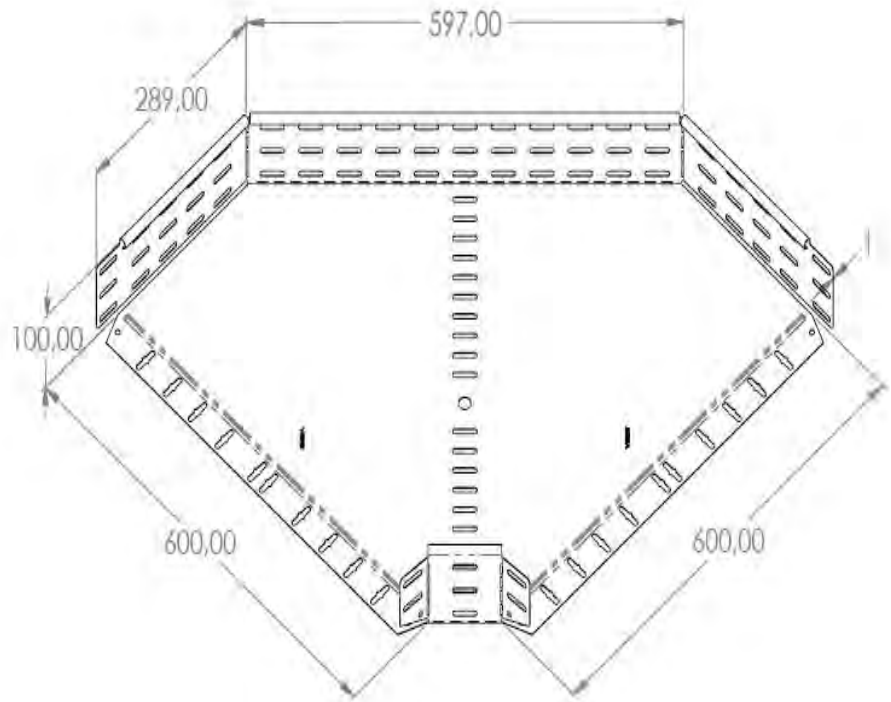

Product: PKP-KO 100/600/90°

Product code: 88702376

Truncated elbow 90°

Standard:	EN 61537:2007 Cable management - Cable tray systems and cable ladder systems
Dimensions:	Length: 597 mm
	Width: 600 mm
	Height: 100 mm
	Metal thickness: 0,80 mm
Weight:	3,8 kg
Material:	Stainless steel
Contribution to fire:	Non-flame propagating system
Electrical characteristics:	Electrically conductive system
Electrical continuity:	Yes
Corrosion resistance:	Class 9A
Temperature:	Min: -20°C; Max: +105°C