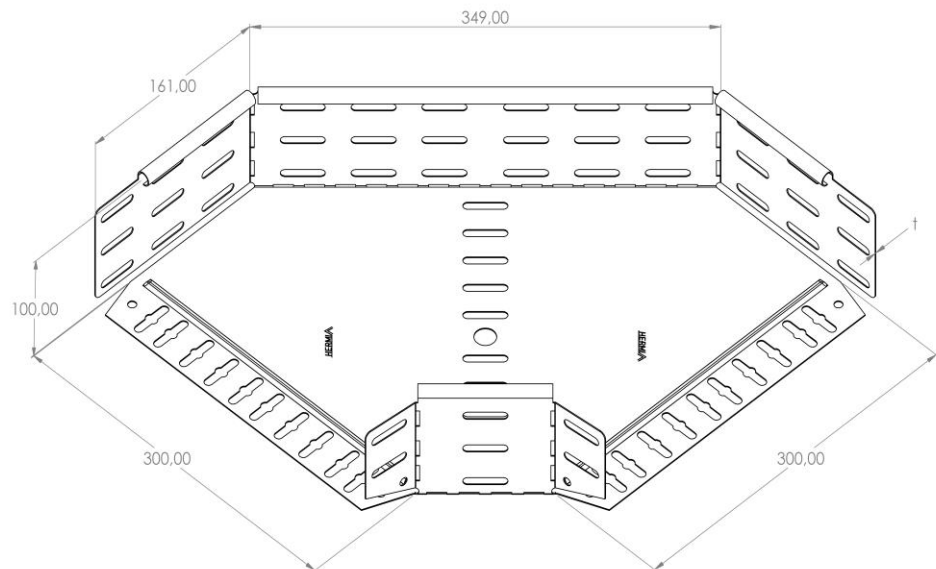

Product: PKP-KO 100/300/90°

Product code: 88702373

Truncated elbow 90°

<b>Standard:</b>	EN 61537:2007 Cable management - Cable tray systems and cable ladder systems
<b>Dimensions:</b>	Length: 349 mm
	Width: 300 mm
	Height: 100 mm
	Metal thickness: 0,80 mm
<b>Weight:</b>	1,3 kg
<b>Material:</b>	Stainless steel
<b>Contribution to fire:</b>	Non-flame propagating system
<b>Electrical characteristics:</b>	Electrically conductive system
<b>Electrical continuity:</b>	Yes
<b>Corrosion resistance:</b>	Class 9A
<b>Temperature:</b>	Min: -20°C; Max: +105°C