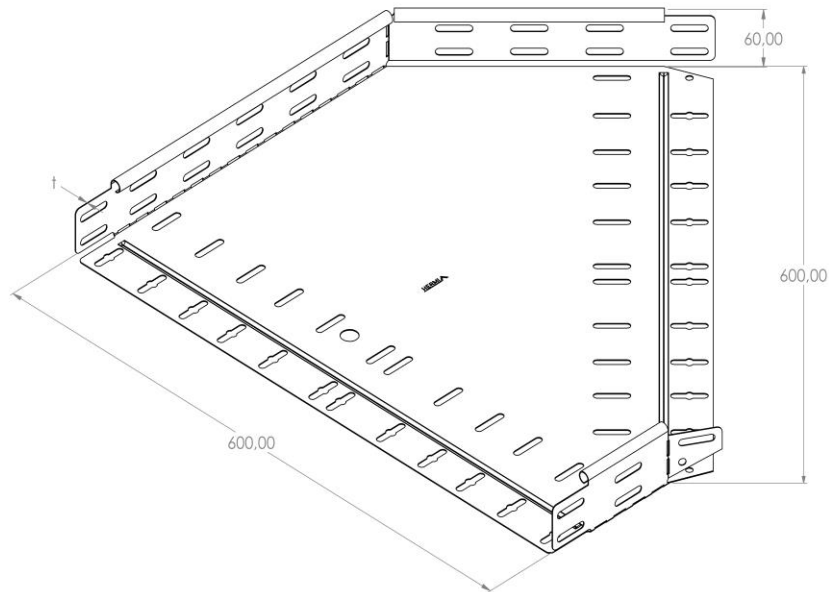

**Product:** PKP-KO 60/600/45°

**Product code:** 88702335

Truncated elbow 45°

<b>Standard:</b>	EN 61537:2007 Cable management - Cable tray systems and cable ladder systems
<b>Dimensions:</b>	Length: 600 mm
	Width: mm
	Height: 60 mm
	Metal thickness: 0,80 mm
<b>Weight:</b>	1,95 kg
<b>Material:</b>	Stainless steel
<b>Contribution to fire:</b>	Non-flame propagating system
<b>Electrical characteristics:</b>	Electrically conductive system
<b>Electrical continuity:</b>	Yes
<b>Corrosion resistance:</b>	Class 9A
<b>Temperature:</b>	Min: -20°C; Max: +105°C