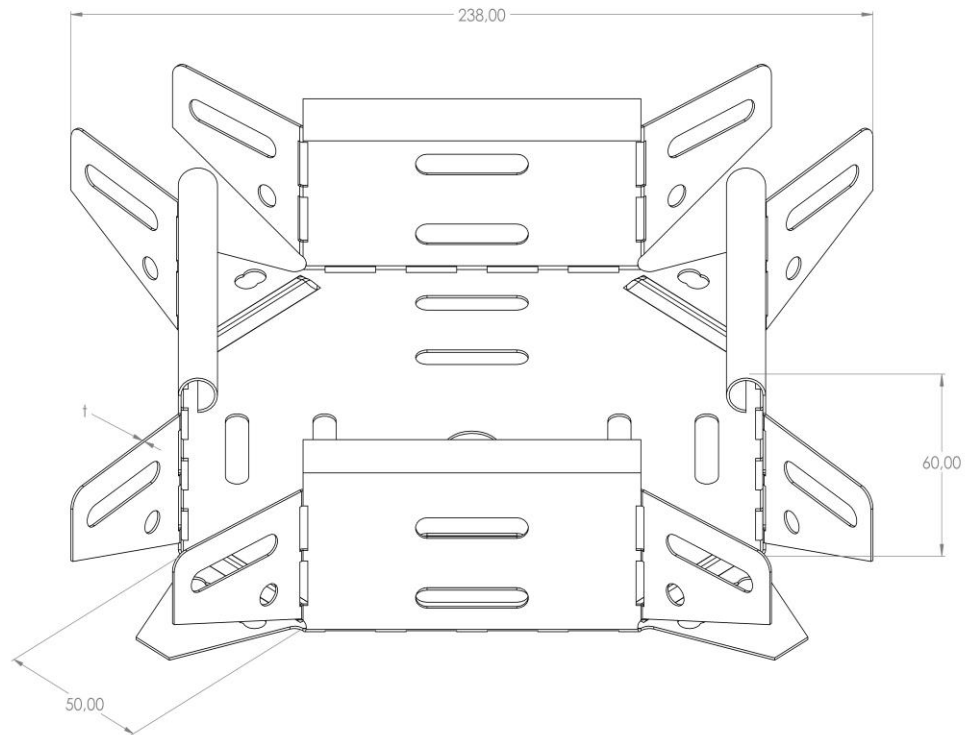

Product: PKP-KR 60/50

Product code: 88702330

Cross-over

<b>Standard:</b>	EN 61537:2007 Cable management - Cable tray systems and cable ladder systems
<b>Dimensions:</b>	Length: 238 mm
	Width: 50 mm
	Height: 60 mm
	Metal thickness: 0,80 mm
<b>Weight:</b>	0,5 kg
<b>Material:</b>	Stainless steel
<b>Contribution to fire:</b>	Non-flame propagating system
<b>Electrical characteristics:</b>	Electrically conductive system
<b>Electrical continuity:</b>	Yes
<b>Corrosion resistance:</b>	Class 9A
<b>Temperature:</b>	Min: -20°C; Max: +105°C