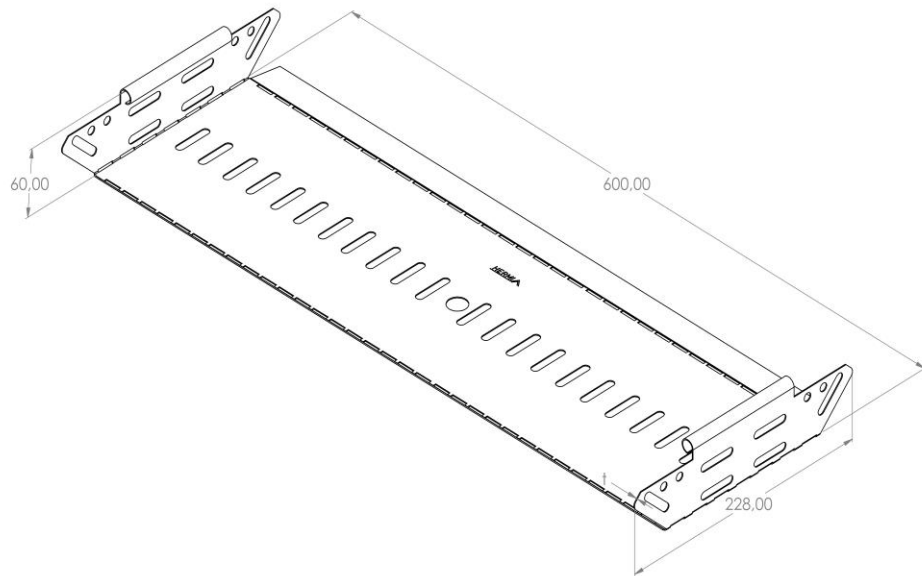

**Product:** PKP-NK 60/600

**Product code:** 88702320

Internal elbow 90°

<b>Standard:</b>	EN 61537:2007 Cable management - Cable tray systems and cable ladder systems
<b>Dimensions:</b>	Length: 600 mm
	Width: 228 mm
	Height: 60 mm
	Metal thickness: 0,80 mm
<b>Weight:</b>	1 kg
<b>Material:</b>	Stainless steel
<b>Contribution to fire:</b>	Non-flame propagating system
<b>Electrical characteristics:</b>	Electrically conductive system
<b>Electrical continuity:</b>	Yes
<b>Corrosion resistance:</b>	Class 9A
<b>Temperature:</b>	Min: -20°C; Max: +105°C