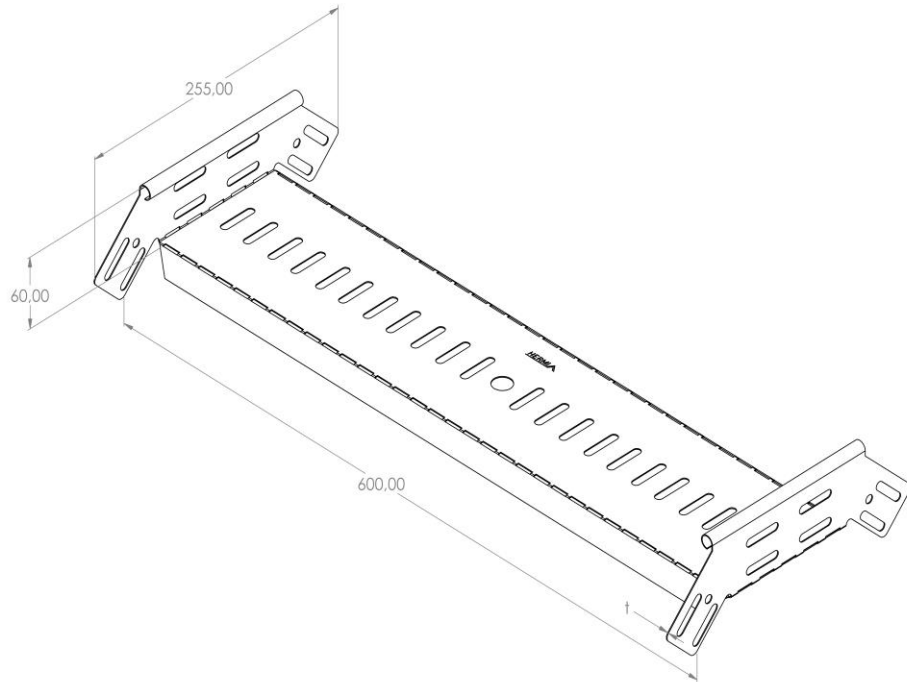

Product: PKP-ZK 60/600

Product code: 88702316

External elbow 90°

Standard:	EN 61537:2007 Cable management - Cable tray systems and cable ladder systems
Dimensions:	Length: 255 mm
	Width: 600 mm
	Height: 60 mm
	Metal thickness: 0,80 mm
Weight:	1,1 kg
Material:	Stainless steel
Contribution to fire:	Non-flame propagating system
Electrical characteristics:	Electrically conductive system
Electrical continuity:	Yes
Corrosion resistance:	Class 9A
Temperature:	Min: -20°C; Max: +105°C