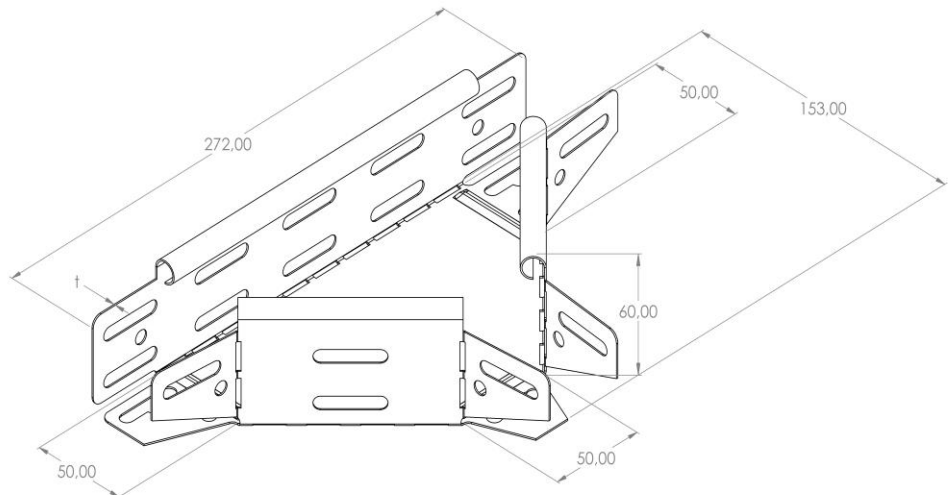

Product: PKP-SO 60/50

Product code: 88702287

Side branch

<b>Standard:</b>	EN 61537:2007 Cable management - Cable tray systems and cable ladder systems
<b>Dimensions:</b>	Length: 272 mm
	Width: 50 mm
	Height: 60 mm
	Metal thickness: 0,80 mm
<b>Weight:</b>	0,33 kg
<b>Material:</b>	Stainless steel
<b>Contribution to fire:</b>	Non-flame propagating system
<b>Electrical characteristics:</b>	Electrically conductive system
<b>Electrical continuity:</b>	Yes
<b>Corrosion resistance:</b>	Class 9A
<b>Temperature:</b>	Min: -20°C; Max: +105°C