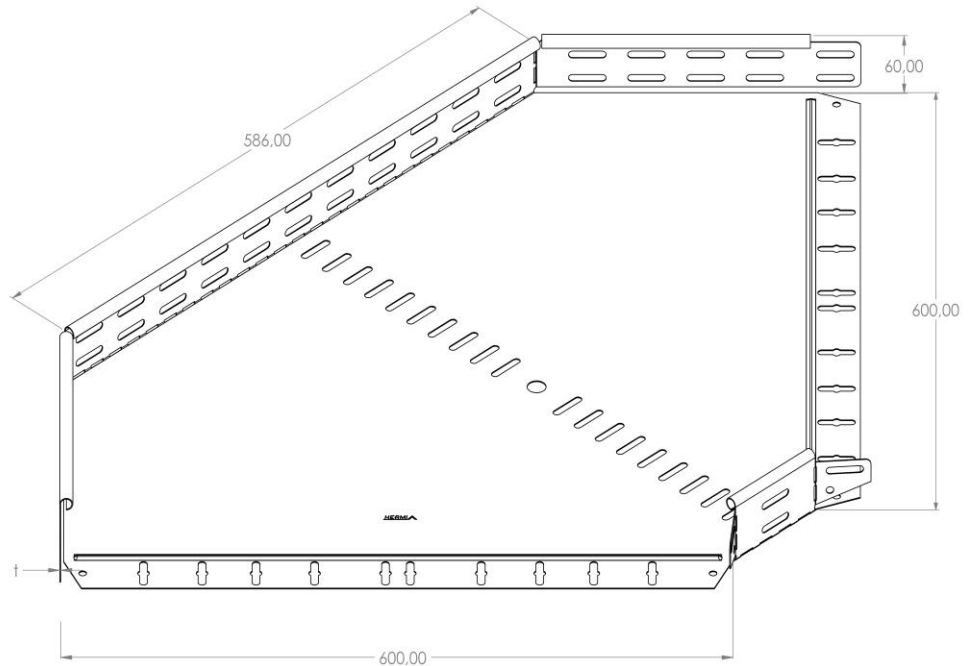

Product: PKP-KO 60/600/90°

Product code: 88702286

Truncated elbow 90°

Standard:	EN 61537:2007 Cable management - Cable tray systems and cable ladder systems
Dimensions:	Length: 586 mm
	Width: 600 mm
	Height: 60 mm
	Metal thickness: 0,80 mm
Weight:	2,5 kg
Material:	Stainless steel
Contribution to fire:	Non-flame propagating system
Electrical characteristics:	Electrically conductive system
Electrical continuity:	Yes
Corrosion resistance:	Class 9A
Temperature:	Min: -20°C; Max: +105°C