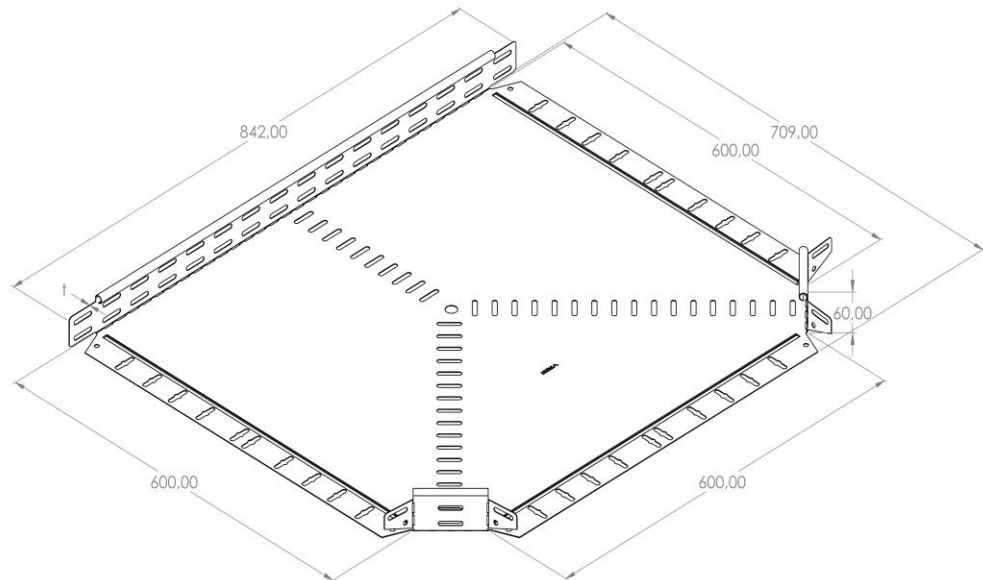

Product: PKP-SO 60/600

Product code: 88702285

Side branch

<b>Standard:</b>	EN 61537:2007 Cable management - Cable tray systems and cable ladder systems
<b>Dimensions:</b>	Length: 842 mm
	Width: 600 mm
	Height: 60 mm
	Metal thickness: 0,80 mm
<b>Weight:</b>	4,5 kg
<b>Material:</b>	Stainless steel
<b>Contribution to fire:</b>	Non-flame propagating system
<b>Electrical characteristics:</b>	Electrically conductive system
<b>Electrical continuity:</b>	Yes
<b>Corrosion resistance:</b>	Class 9A
<b>Temperature:</b>	Min: -20°C; Max: +105°C