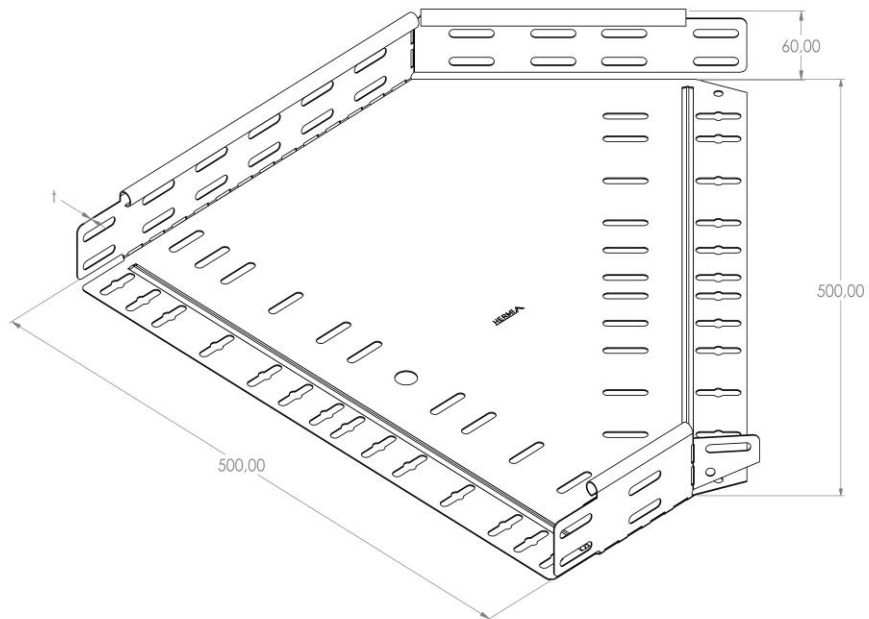

Product: PKP-KO 60/500/45°

Product code: 88702265

Truncated elbow 45°

<b>Standard:</b>	EN 61537:2007 Cable management - Cable tray systems and cable ladder systems
<b>Dimensions:</b>	Length: 500 mm
	Width: mm
	Height: 60 mm
	Metal thickness: 0,80 mm
<b>Weight:</b>	1,42 kg
<b>Material:</b>	Stainless steel
<b>Contribution to fire:</b>	Non-flame propagating system
<b>Electrical characteristics:</b>	Electrically conductive system
<b>Electrical continuity:</b>	Yes
<b>Corrosion resistance:</b>	Class 9A
<b>Temperature:</b>	Min: -20°C; Max: +105°C