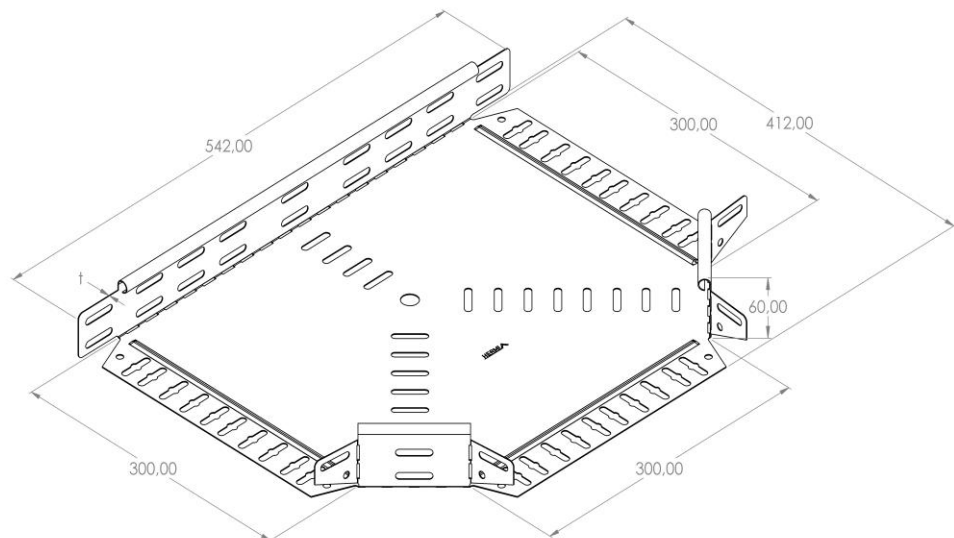

Product: PKP-SO 60/300

Product code: 88702243

Side branch

| | |
|------------------------------------|--|
| Standard: | EN 61537:2007 Cable management - Cable tray systems and cable ladder systems |
| Dimensions: | Length: 542 mm |
| | Width: 300 mm |
| | Height: 60 mm |
| | Metal thickness: 0,80 mm |
| Weight: | 1,45 kg |
| Material: | Stainless steel |
| Contribution to fire: | Non-flame propagating system |
| Electrical characteristics: | Electrically conductive system |
| Electrical continuity: | Yes |
| Corrosion resistance: | Class 9A |
| Temperature: | Min: -20°C; Max: +105°C |