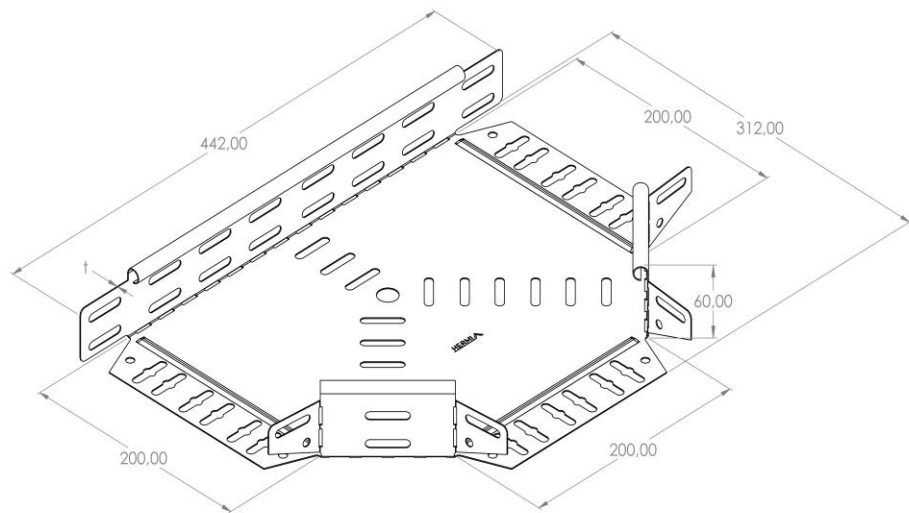

Product: PKP-SO 60/200

Product code: 88702242

Side branch

Standard:	EN 61537:2007 Cable management - Cable tray systems and cable ladder systems
Dimensions:	Length: 442 mm
	Width: 200 mm
	Height: 60 mm
	Metal thickness: 0,80 mm
Weight:	0,9 kg
Material:	Stainless steel
Contribution to fire:	Non-flame propagating system
Electrical characteristics:	Electrically conductive system
Electrical continuity:	Yes
Corrosion resistance:	Class 9A
Temperature:	Min: -20°C; Max: +105°C