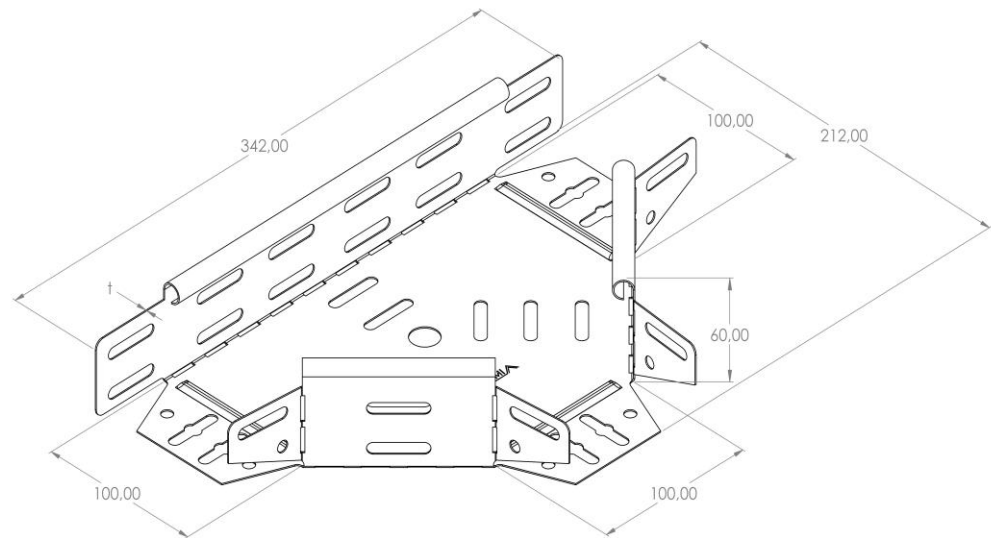

Product: PKP-SO 60/100

Product code: 88702241

Side branch

<b>Standard:</b>	EN 61537:2007 Cable management - Cable tray systems and cable ladder systems
<b>Dimensions:</b>	Length: 342 mm
	Width: 100 mm
	Height: 60 mm
	Metal thickness: 0,80 mm
<b>Weight:</b>	0,5 kg
<b>Material:</b>	Stainless steel
<b>Contribution to fire:</b>	Non-flame propagating system
<b>Electrical characteristics:</b>	Electrically conductive system
<b>Electrical continuity:</b>	Yes
<b>Corrosion resistance:</b>	Class 9A
<b>Temperature:</b>	Min: -20°C; Max: +105°C