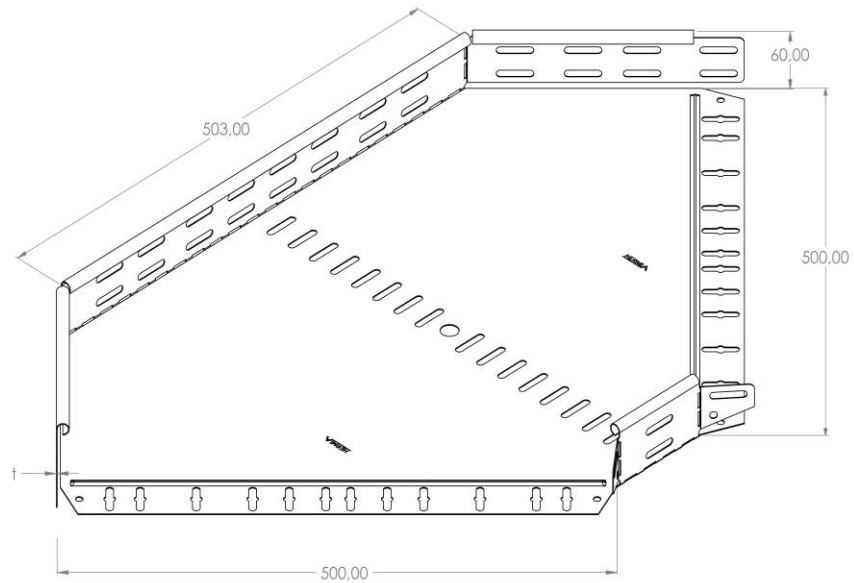

Product: PKP-KO 60/500/90°

Product code: 88702235

Truncated elbow 90°

Standard:	EN 61537:2007 Cable management - Cable tray systems and cable ladder systems
Dimensions:	Length: 503 mm
	Width: 500 mm
	Height: 60 mm
	Metal thickness: 0,80 mm
Weight:	2,26 kg
Material:	Stainless steel
Contribution to fire:	Non-flame propagating system
Electrical characteristics:	Electrically conductive system
Electrical continuity:	Yes
Corrosion resistance:	Class 9A
Temperature:	Min: -20°C; Max: +105°C