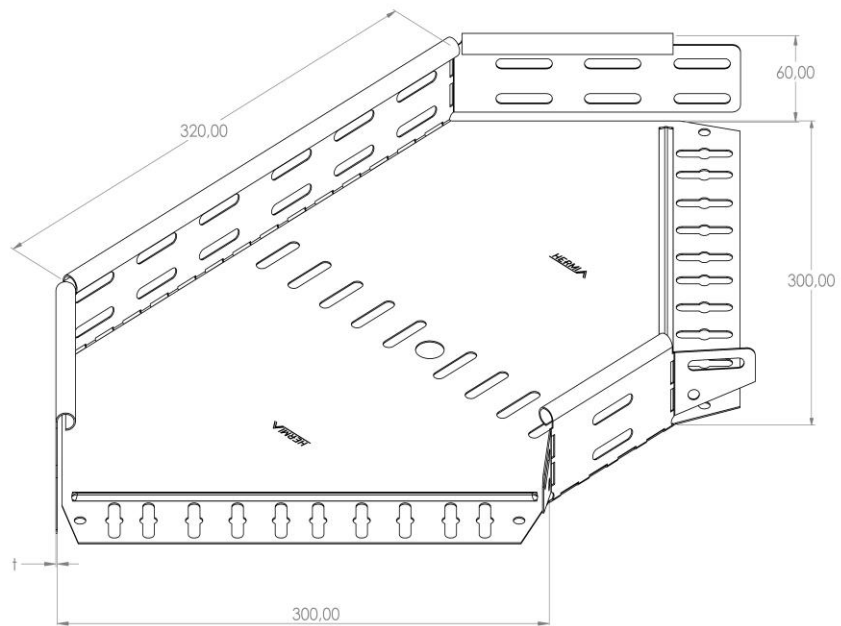

Product: PKP-KO 60/300/90°

Product code: 88702233

Truncated elbow 90°

<b>Standard:</b>	EN 61537:2007 Cable management - Cable tray systems and cable ladder systems
<b>Dimensions:</b>	Length: 320 mm
	Width: 300 mm
	Height: 60 mm
	Metal thickness: 0,80 mm
<b>Weight:</b>	1,05 kg
<b>Material:</b>	Stainless steel
<b>Contribution to fire:</b>	Non-flame propagating system
<b>Electrical characteristics:</b>	Electrically conductive system
<b>Electrical continuity:</b>	Yes
<b>Corrosion resistance:</b>	Class 9A
<b>Temperature:</b>	Min: -20°C; Max: +105°C