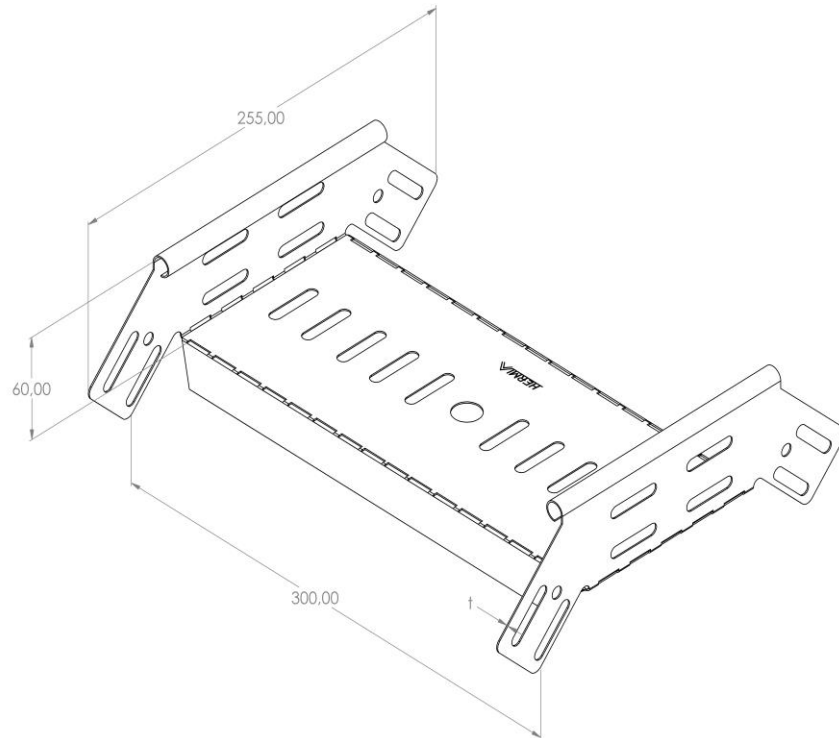

Product: PKP-ZK 60/300

Product code: 88702203

External elbow 90°

Standard:	EN 61537:2007 Cable management - Cable tray systems and cable ladder systems
Dimensions:	Length: 255 mm
	Width: 300 mm
	Height: 60 mm
	Metal thickness: 0,80 mm
Weight:	0,45 kg
Material:	Stainless steel
Contribution to fire:	Non-flame propagating system
Electrical characteristics:	Electrically conductive system
Electrical continuity:	Yes
Corrosion resistance:	Class 9A
Temperature:	Min: -20°C; Max: +105°C