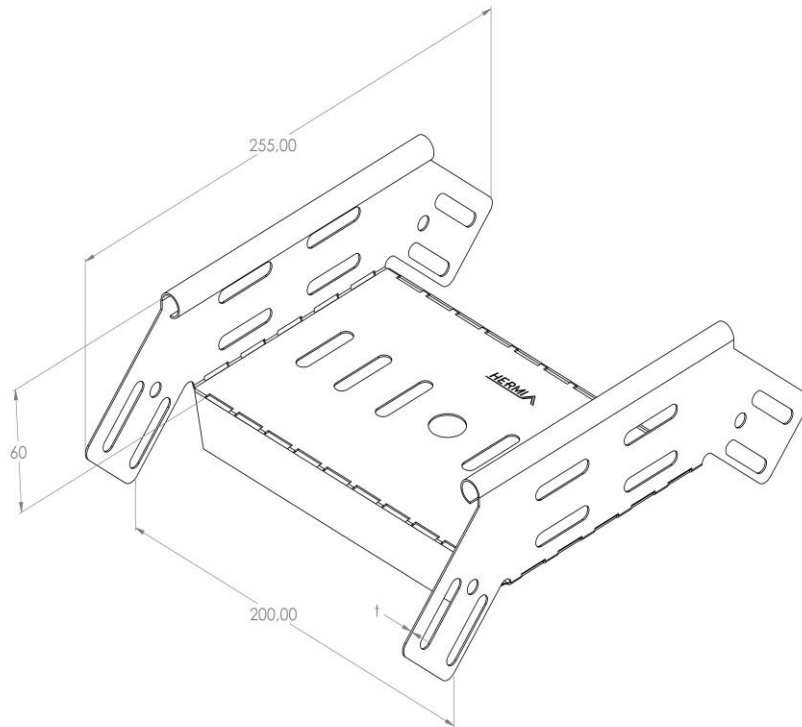

**Product:** PKP-ZK 60/200

**Product code:** 88702202

External elbow 90°

<b>Standard:</b>	EN 61537:2007 Cable management - Cable tray systems and cable ladder systems
<b>Dimensions:</b>	Length: 255 mm
	Width: 200 mm
	Height: 60 mm
	Metal thickness: 0,80 mm
<b>Weight:</b>	0,36 kg
<b>Material:</b>	Stainless steel
<b>Contribution to fire:</b>	Non-flame propagating system
<b>Electrical characteristics:</b>	Electrically conductive system
<b>Electrical continuity:</b>	Yes
<b>Corrosion resistance:</b>	Class 9A
<b>Temperature:</b>	Min: -20°C; Max: +105°C