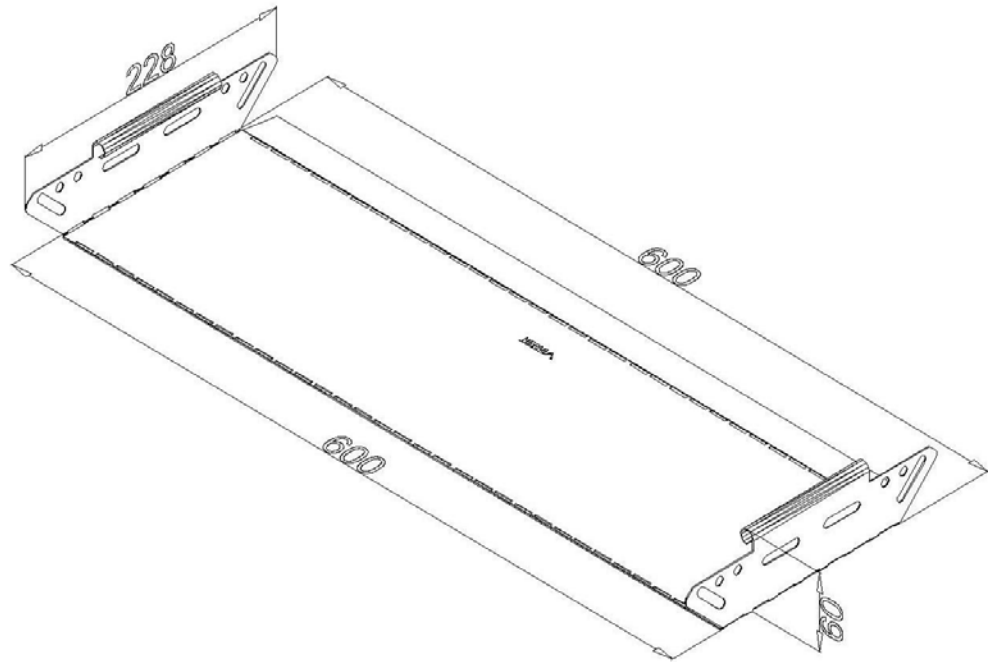

**Product:** PKPU-NK 60/600

**Product code:** 88701536

Internal elbow 90°

<b>Standard:</b>	EN 61537:2007 Cable management - Cable tray systems and cable ladder systems
<b>Dimensions:</b>	Length: 600 mm
	Width: 288 mm
	Height: 60 mm
	Metal thickness: 0,80 mm
<b>Weight:</b>	
<b>Material:</b>	Galvanised steel
<b>Contribution to fire:</b>	Non-flame propagating system
<b>Electrical characteristics:</b>	Electrically conductive system
<b>Electrical continuity:</b>	Yes
<b>Corrosion resistance:</b>	Class 3
<b>Temperature:</b>	Min: -20°C; Max: +105°C