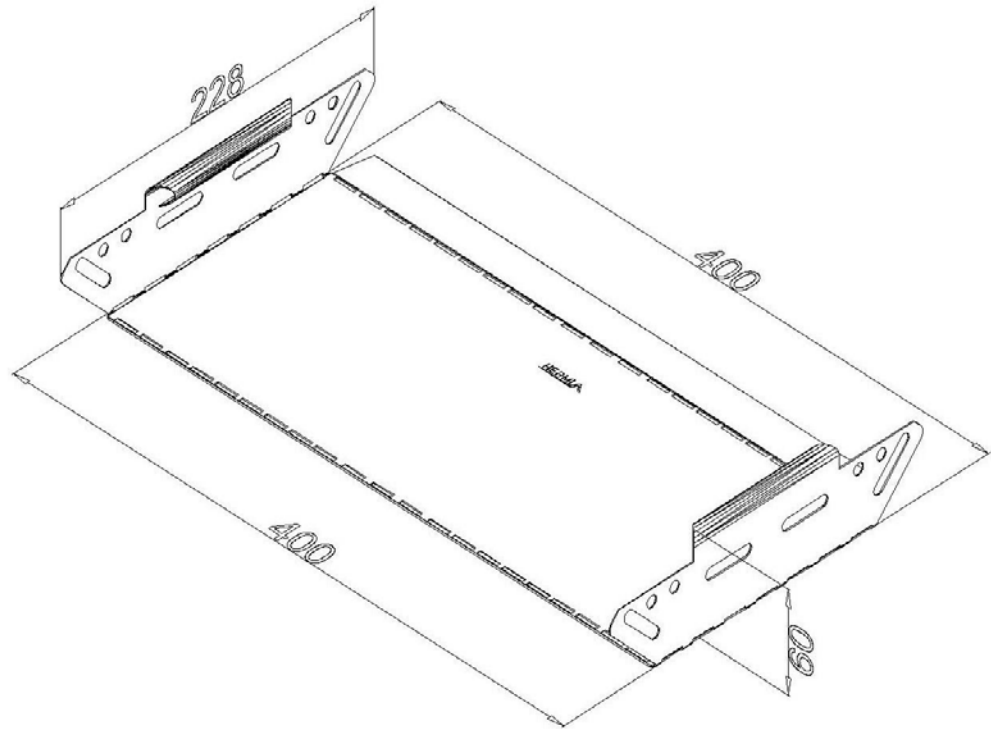

Product: PKPU-NK 60/400

Product code: 88701534

Internal elbow 90°

Standard:	EN 61537:2007 Cable management - Cable tray systems and cable ladder systems
Dimensions:	Length: 400 mm
	Width: 288 mm
	Height: 60 mm
	Metal thickness: 0,80 mm
Weight:	
Material:	Galvanised steel
Contribution to fire:	Non-flame propagating system
Electrical characteristics:	Electrically conductive system
Electrical continuity:	Yes
Corrosion resistance:	Class 3
Temperature:	Min: -20°C; Max: +105°C