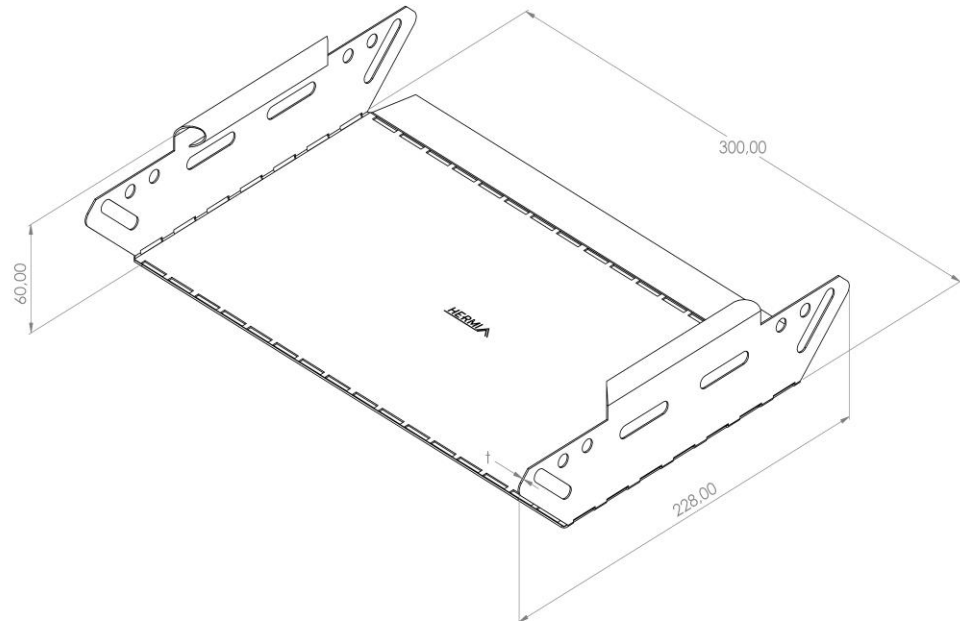

**Product:** PKPU-NK 60/300

**Product code:** 88701533

Internal elbow 90°

<b>Standard:</b>	EN 61537:2007 Cable management - Cable tray systems and cable ladder systems
<b>Dimensions:</b>	Length: 300 mm
	Width: 228 mm
	Height: 60 mm
	Metal thickness: 0,80 mm
<b>Weight:</b>	
<b>Material:</b>	Galvanised steel
<b>Contribution to fire:</b>	Non-flame propagating system
<b>Electrical characteristics:</b>	Electrically conductive system
<b>Electrical continuity:</b>	Yes
<b>Corrosion resistance:</b>	Class 3
<b>Temperature:</b>	Min: -20°C; Max: +105°C