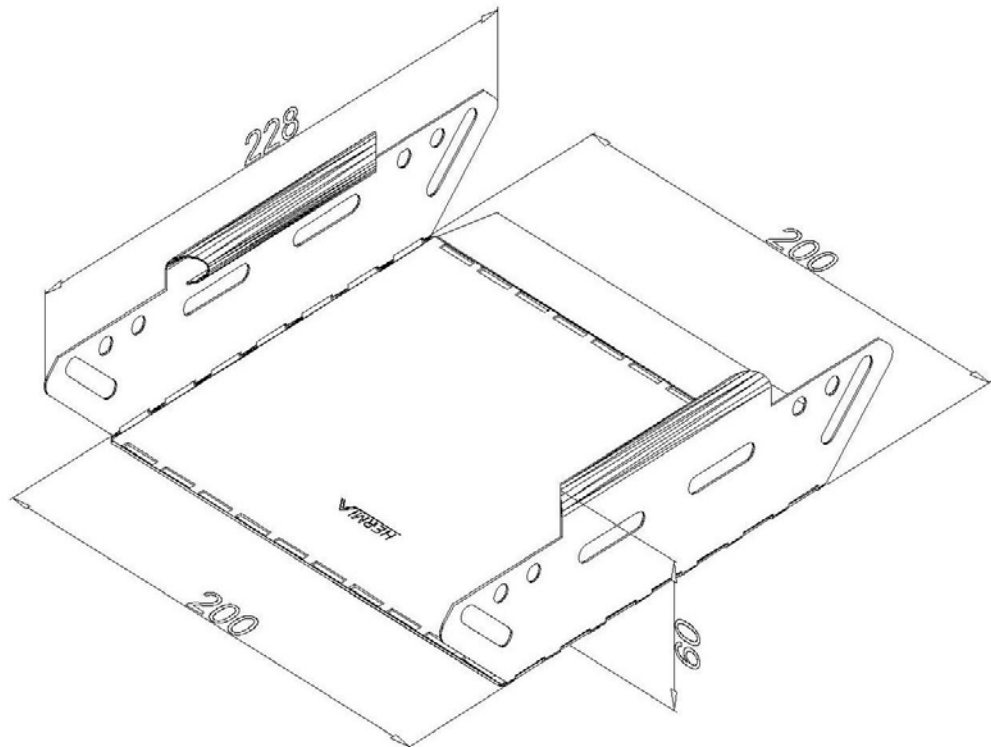

Product: PKPU-NK 60/200

Product code: 88701532

Internal elbow 90°

<b>Standard:</b>	EN 61537:2007 Cable management - Cable tray systems and cable ladder systems
<b>Dimensions:</b>	Length: 200 mm
	Width: 288 mm
	Height: 60 mm
	Metal thickness: 0,80 mm
<b>Weight:</b>	
<b>Material:</b>	Galvanised steel
<b>Contribution to fire:</b>	Non-flame propagating system
<b>Electrical characteristics:</b>	Electrically conductive system
<b>Electrical continuity:</b>	Yes
<b>Corrosion resistance:</b>	Class 3
<b>Temperature:</b>	Min: -20°C; Max: +105°C