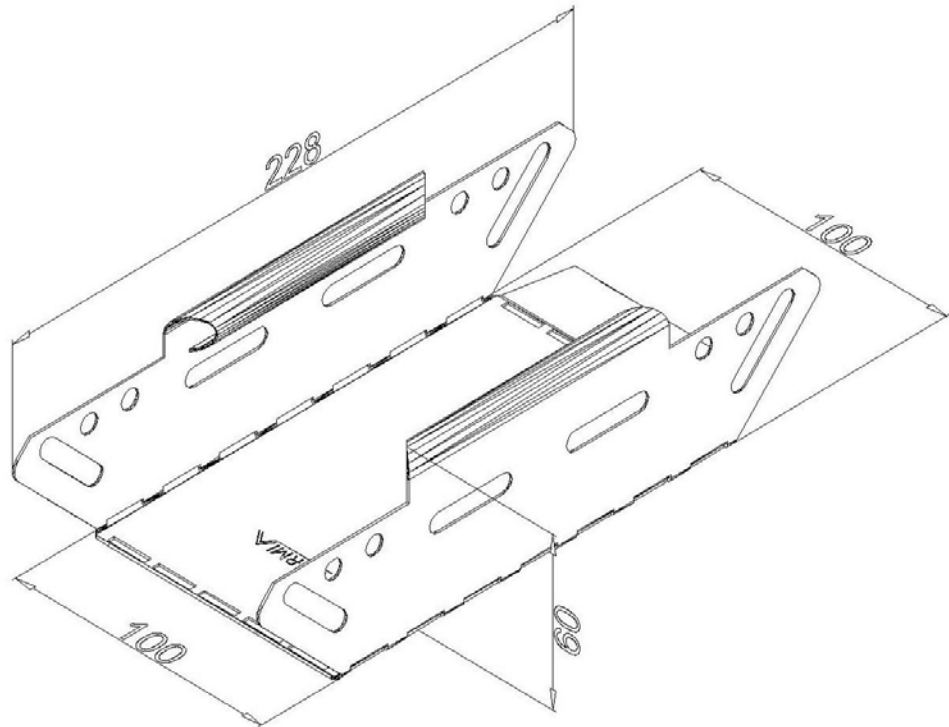

Product: PKPU-NK 60/100

Product code: 88701531

Internal elbow 90°

Standard:	EN 61537:2007 Cable management - Cable tray systems and cable ladder systems
Dimensions:	Length: 100 mm
	Width: 288 mm
	Height: 60 mm
	Metal thickness: 0,80 mm
Weight:	
Material:	Galvanised steel
Contribution to fire:	Non-flame propagating system
Electrical characteristics:	Electrically conductive system
Electrical continuity:	Yes
Corrosion resistance:	Class 3
Temperature:	Min: -20°C; Max: +105°C