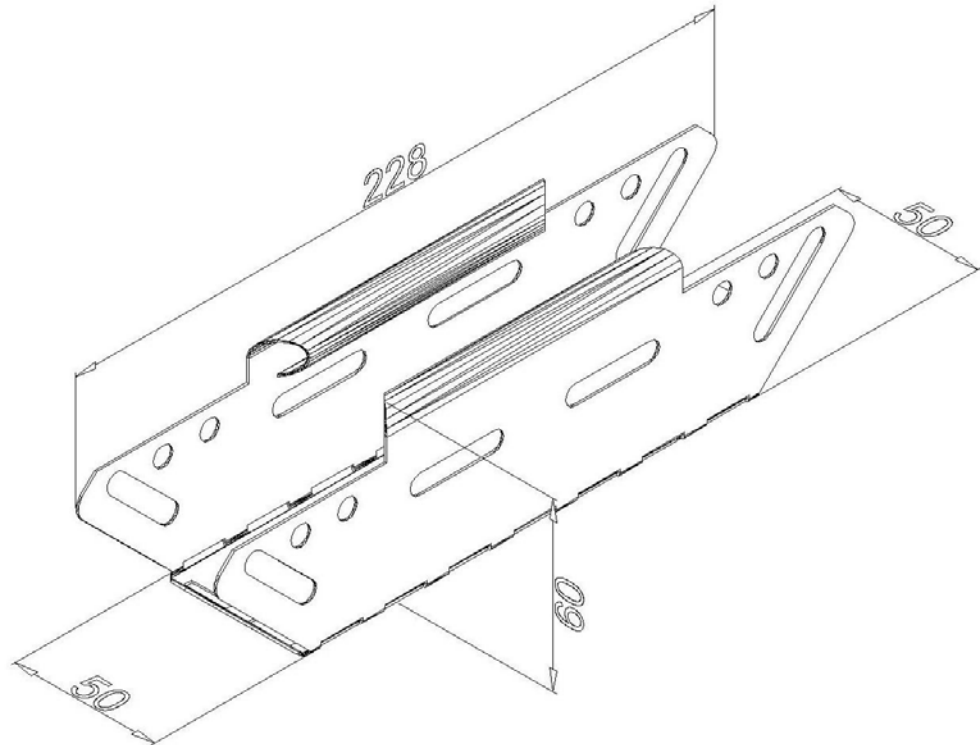

Product: PKPU-NK 60/50

Product code: 88701530

Internal elbow 90°

Standard:	EN 61537:2007 Cable management - Cable tray systems and cable ladder systems
Dimensions:	Length: 50 mm
	Width: 288 mm
	Height: 60 mm
	Metal thickness: 0,80 mm
Weight:	
Material:	Galvanised steel
Contribution to fire:	Non-flame propagating system
Electrical characteristics:	Electrically conductive system
Electrical continuity:	Yes
Corrosion resistance:	Class 3
Temperature:	Min: -20°C; Max: +105°C