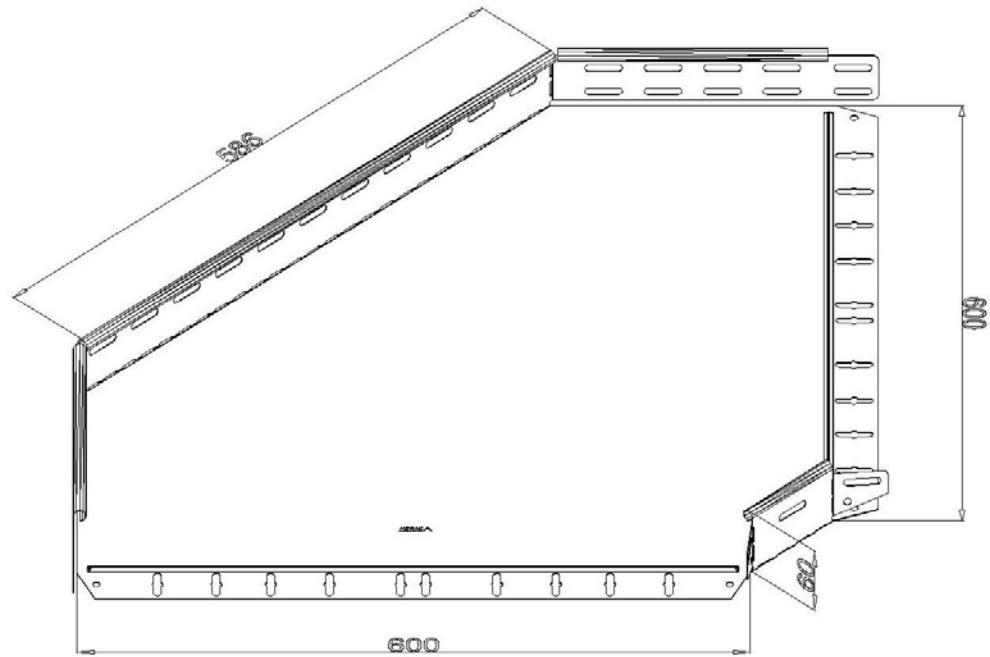

Product: PKPU-KO 60/600/90°

Product code: 88701526

Truncated elbow 90°

Standard:	EN 61537:2007 Cable management - Cable tray systems and cable ladder systems
Dimensions:	Length: 320 mm
	Width: 600 mm
	Height: 60 mm
	Metal thickness: 0,80 mm
Weight:	
Material:	Galvanised steel
Contribution to fire:	Non-flame propagating system
Electrical characteristics:	Electrically conductive system
Electrical continuity:	Yes
Corrosion resistance:	Class 3
Temperature:	Min: -20°C; Max: +105°C