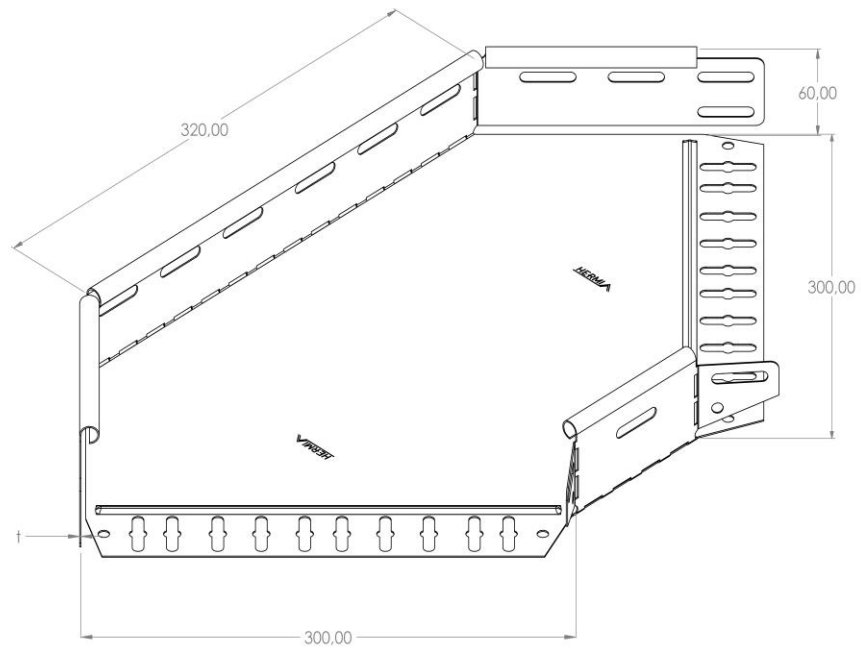

Product: PKPU-KO 60/300/90°

Product code: 88701523

Truncated elbow 90°

Standard:	EN 61537:2007 Cable management - Cable tray systems and cable ladder systems
Dimensions:	Length: 320 mm
	Width: 300 mm
	Height: 60 mm
	Metal thickness: 0,80 mm
Weight:	
Material:	Galvanised steel
Contribution to fire:	Non-flame propagating system
Electrical characteristics:	Electrically conductive system
Electrical continuity:	Yes
Corrosion resistance:	Class 3
Temperature:	Min: -20°C; Max: +105°C