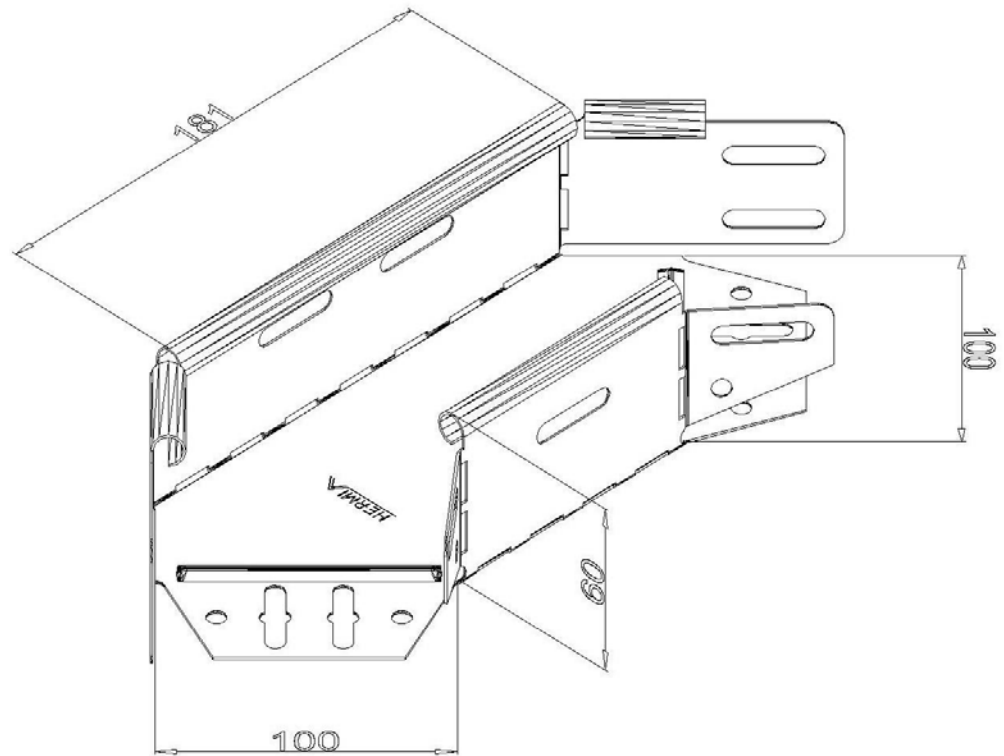

Product: PKPU-KO 60/100/90°

Product code: 88701521

Truncated elbow 90°

Standard:	EN 61537:2007 Cable management - Cable tray systems and cable ladder systems
Dimensions:	Length: 320 mm
	Width: 100 mm
	Height: 60 mm
	Metal thickness: 0,80 mm
Weight:	
Material:	Galvanised steel
Contribution to fire:	Non-flame propagating system
Electrical characteristics:	Electrically conductive system
Electrical continuity:	Yes
Corrosion resistance:	Class 3
Temperature:	Min: -20°C; Max: +105°C