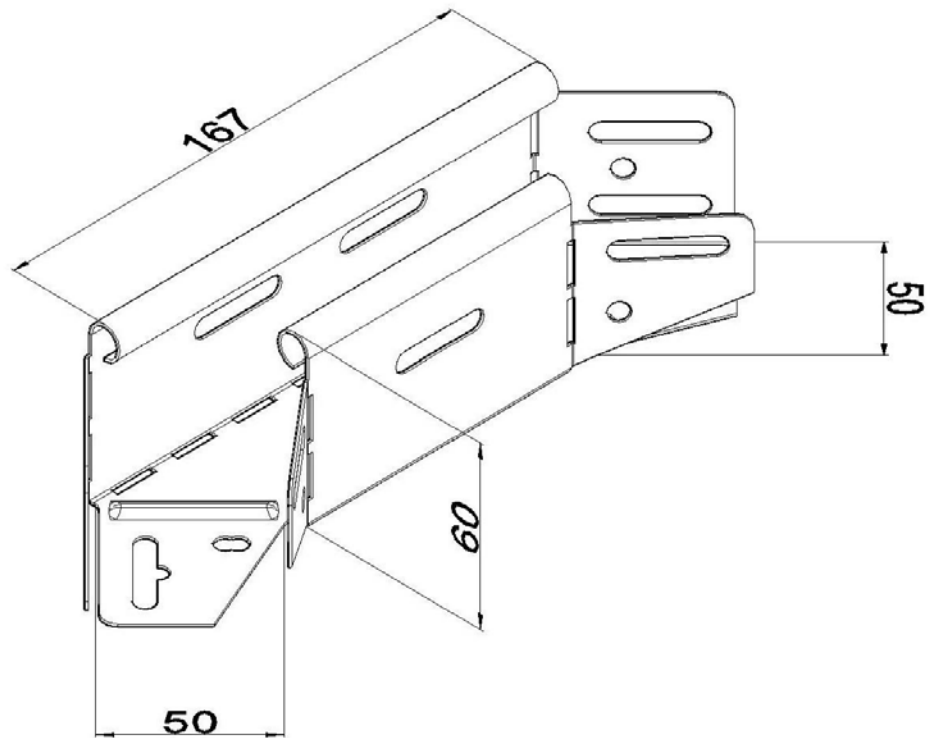

Product: PKPU-KO 60/50/90°

Product code: 88701520

Truncated elbow 90°

<b>Standard:</b>	EN 61537:2007 Cable management - Cable tray systems and cable ladder systems
<b>Dimensions:</b>	Length: 320 mm
	Width: 50 mm
	Height: 60 mm
	Metal thickness: 0,80 mm
<b>Weight:</b>	
<b>Material:</b>	Galvanised steel
<b>Contribution to fire:</b>	Non-flame propagating system
<b>Electrical characteristics:</b>	Electrically conductive system
<b>Electrical continuity:</b>	Yes
<b>Corrosion resistance:</b>	Class 3
<b>Temperature:</b>	Min: -20°C; Max: +105°C