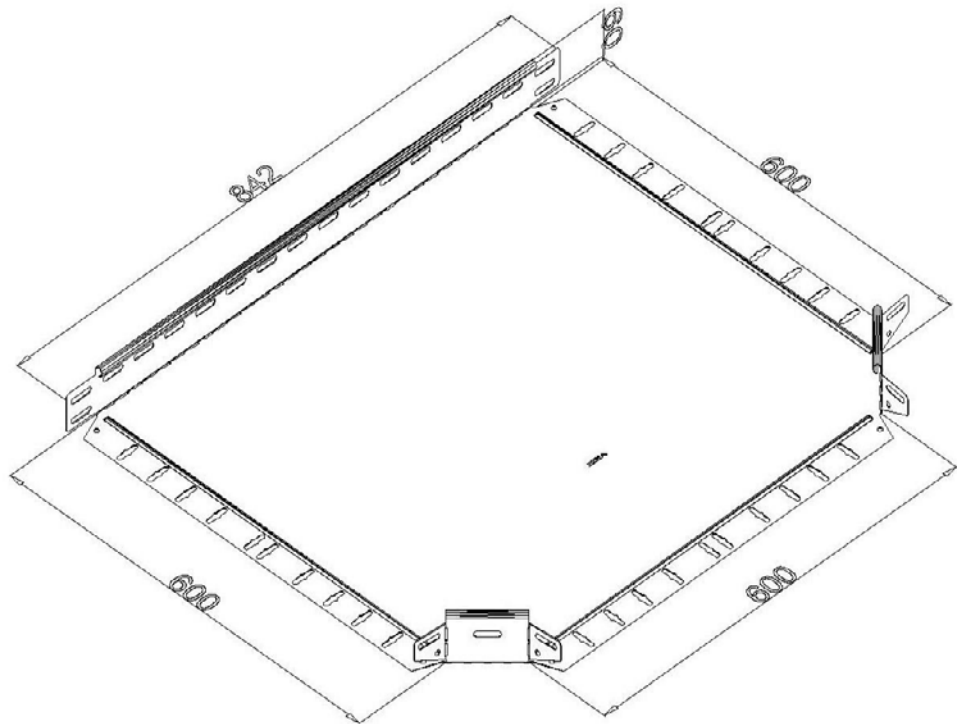

Product: PKPU-SO 60/600

Product code: 88701516

Side branch

<b>Standard:</b>	EN 61537:2007 Cable management - Cable tray systems and cable ladder systems
<b>Dimensions:</b>	Length: mm
	Width: 600 mm
	Height: 60 mm
	Metal thickness: 0,80 mm
<b>Weight:</b>	
<b>Material:</b>	Galvanised steel
<b>Contribution to fire:</b>	Non-flame propagating system
<b>Electrical characteristics:</b>	Electrically conductive system
<b>Electrical continuity:</b>	Yes
<b>Corrosion resistance:</b>	Class 3
<b>Temperature:</b>	Min: -20°C; Max: +105°C