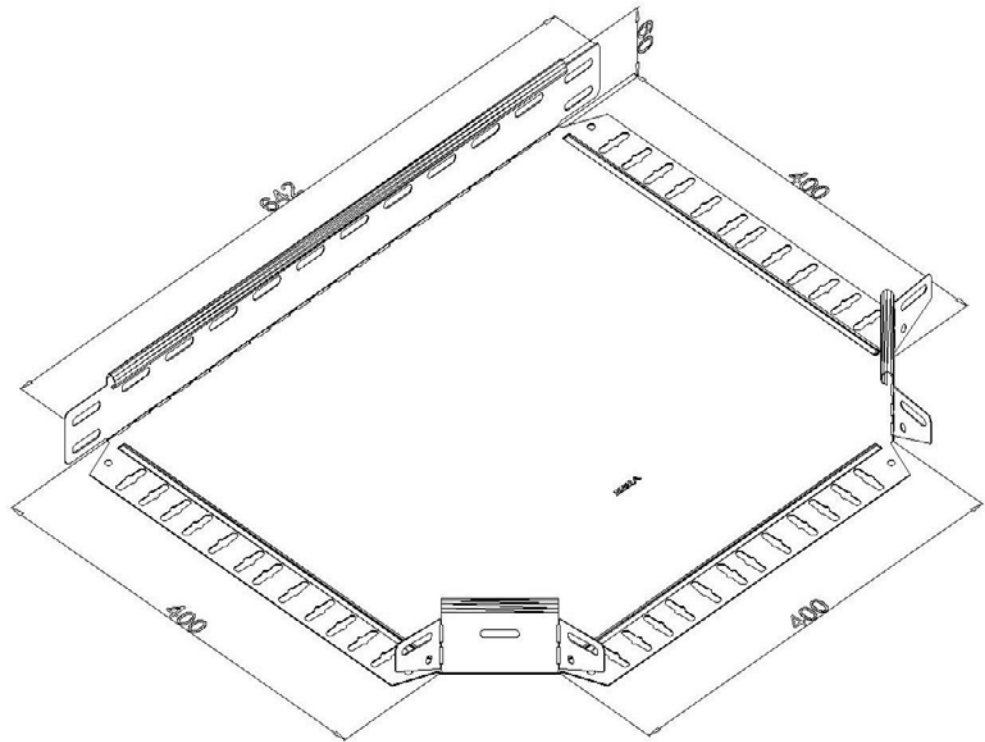

Product: PKPU-SO 60/400

Product code: 88701514

Side branch

<b>Standard:</b>	EN 61537:2007 Cable management - Cable tray systems and cable ladder systems
<b>Dimensions:</b>	Length: mm
	Width: 400 mm
	Height: 60 mm
	Metal thickness: 0,80 mm
<b>Weight:</b>	
<b>Material:</b>	Galvanised steel
<b>Contribution to fire:</b>	Non-flame propagating system
<b>Electrical characteristics:</b>	Electrically conductive system
<b>Electrical continuity:</b>	Yes
<b>Corrosion resistance:</b>	Class 3
<b>Temperature:</b>	Min: -20°C; Max: +105°C