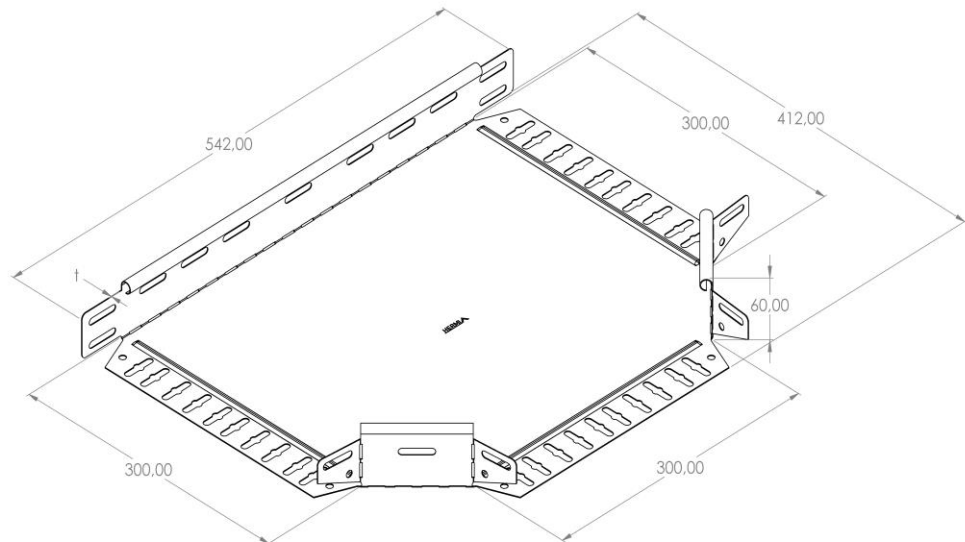

Product: PKPU-SO 60/300

Product code: 88701513

Side branch

<b>Standard:</b>	EN 61537:2007 Cable management - Cable tray systems and cable ladder systems
<b>Dimensions:</b>	Length: 542 mm
	Width: 300 mm
	Height: 60 mm
	Metal thickness: 0,80 mm
<b>Weight:</b>	
<b>Material:</b>	Galvanised steel
<b>Contribution to fire:</b>	Non-flame propagating system
<b>Electrical characteristics:</b>	Electrically conductive system
<b>Electrical continuity:</b>	Yes
<b>Corrosion resistance:</b>	Class 3
<b>Temperature:</b>	Min: -20°C; Max: +105°C