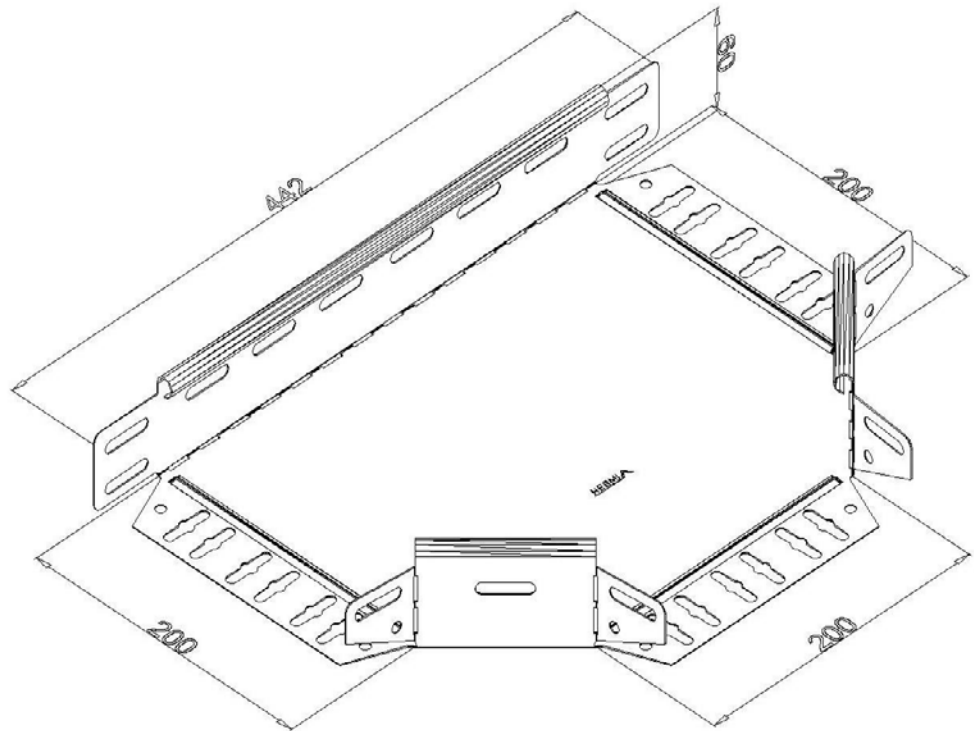

Product: PKPU-SO 60/200

Product code: 88701512

Side branch

Standard:	EN 61537:2007 Cable management - Cable tray systems and cable ladder systems
Dimensions:	Length: mm
	Width: 200 mm
	Height: 60 mm
	Metal thickness: 0,80 mm
Weight:	
Material:	Galvanised steel
Contribution to fire:	Non-flame propagating system
Electrical characteristics:	Electrically conductive system
Electrical continuity:	Yes
Corrosion resistance:	Class 3
Temperature:	Min: -20°C; Max: +105°C