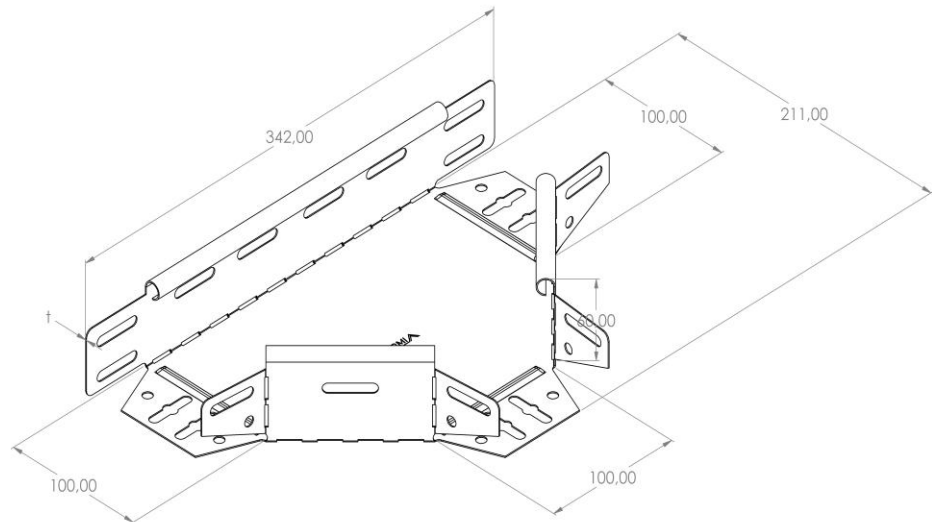

Product: PKPU-SO 60/100

Product code: 88701511

Side branch

<b>Standard:</b>	EN 61537:2007 Cable management - Cable tray systems and cable ladder systems
<b>Dimensions:</b>	Length: 342 mm
	Width: 100 mm
	Height: 60 mm
	Metal thickness: 0,80 mm
<b>Weight:</b>	
<b>Material:</b>	Galvanised steel
<b>Contribution to fire:</b>	Non-flame propagating system
<b>Electrical characteristics:</b>	Electrically conductive system
<b>Electrical continuity:</b>	Yes
<b>Corrosion resistance:</b>	Class 3
<b>Temperature:</b>	Min: -20°C; Max: +105°C