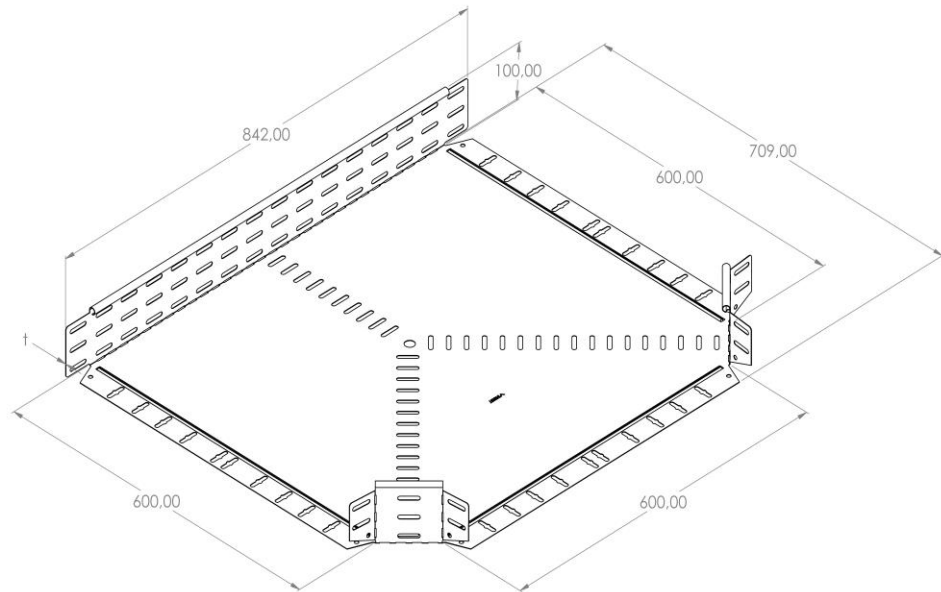

Product: PKP-SO 100/600

Product code: 88701436

Side branch

<b>Standard:</b>	EN 61537:2007 Cable management - Cable tray systems and cable ladder systems
<b>Dimensions:</b>	Length: 842 mm
	Width: 600 mm
	Height: 100 mm
	Metal thickness: 1,50 mm
<b>Weight:</b>	8,6 kg
<b>Material:</b>	Galvanised steel
<b>Contribution to fire:</b>	Non-flame propagating system
<b>Electrical characteristics:</b>	Electrically conductive system
<b>Electrical continuity:</b>	Yes
<b>Corrosion resistance:</b>	Class 3
<b>Temperature:</b>	Min: -20°C; Max: +105°C