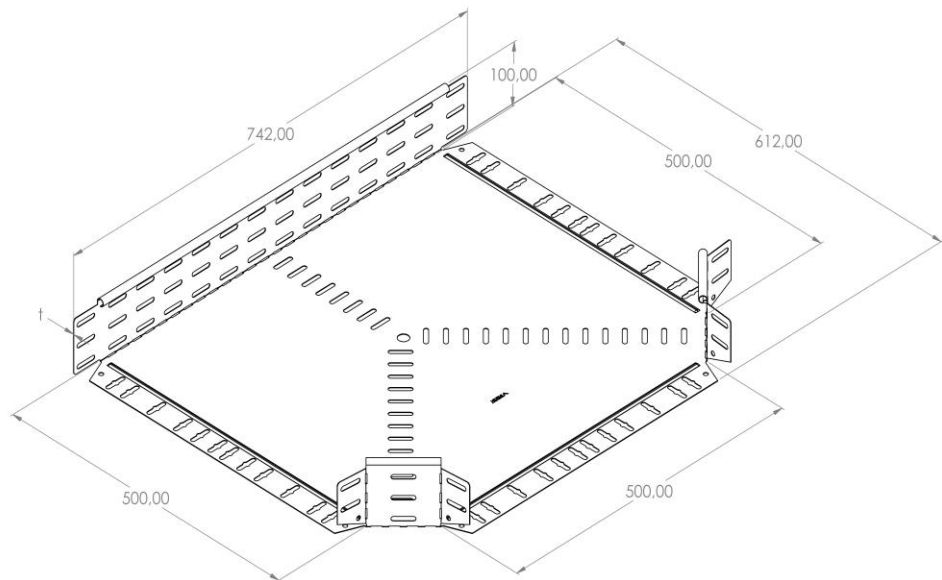

Product: PKP-SO 100/500

Product code: 88701435

Side branch

<b>Standard:</b>	EN 61537:2007 Cable management - Cable tray systems and cable ladder systems
<b>Dimensions:</b>	Length: 742 mm
	Width: 500 mm
	Height: 100 mm
	Metal thickness: 1,50 mm
<b>Weight:</b>	7,3 kg
<b>Material:</b>	Galvanised steel
<b>Contribution to fire:</b>	Non-flame propagating system
<b>Electrical characteristics:</b>	Electrically conductive system
<b>Electrical continuity:</b>	Yes
<b>Corrosion resistance:</b>	Class 3
<b>Temperature:</b>	Min: -20°C; Max: +105°C