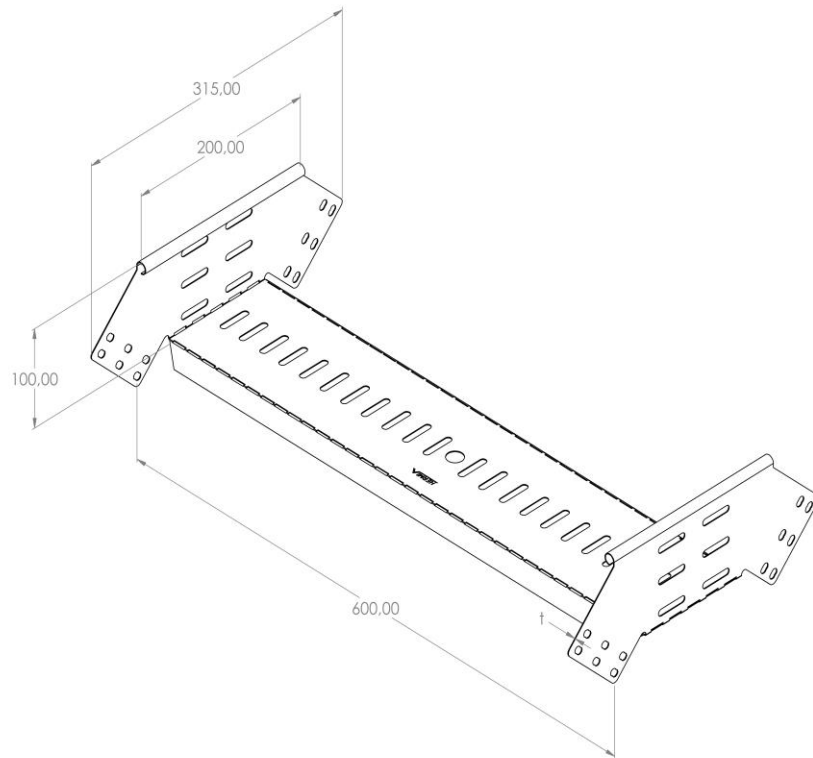

Product: PKP-ZK 100/600

Product code: 88701336

External elbow 90°

Standard:	EN 61537:2007 Cable management - Cable tray systems and cable ladder systems
Dimensions:	Length: 315 mm
	Width: 600 mm
	Height: 100 mm
	Metal thickness: 0,80 mm
Weight:	
Material:	Galvanised steel
Contribution to fire:	Non-flame propagating system
Electrical characteristics:	Electrically conductive system
Electrical continuity:	Yes
Corrosion resistance:	Class 3
Temperature:	Min: -20°C; Max: +105°C