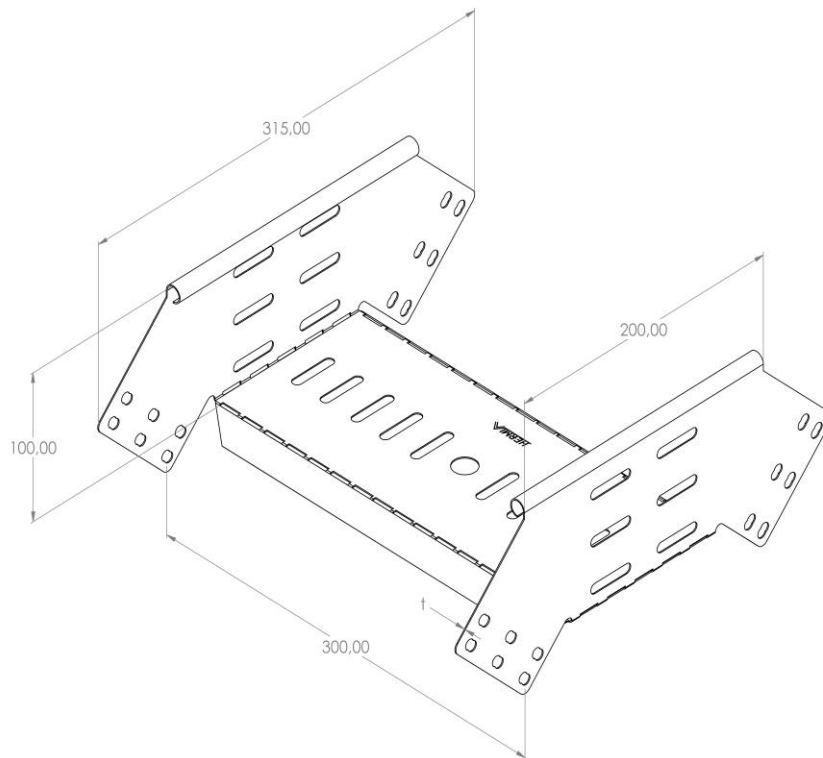

Product: PKP-ZK 100/300

Product code: 88701333

External elbow 90°

Standard:	EN 61537:2007 Cable management - Cable tray systems and cable ladder systems
Dimensions:	Length: 315 mm
	Width: 300 mm
	Height: 100 mm
	Metal thickness: 0,80 mm
Weight:	0,645 kg
Material:	Galvanised steel
Contribution to fire:	Non-flame propagating system
Electrical characteristics:	Electrically conductive system
Electrical continuity:	Yes
Corrosion resistance:	Class 3
Temperature:	Min: -20°C; Max: +105°C