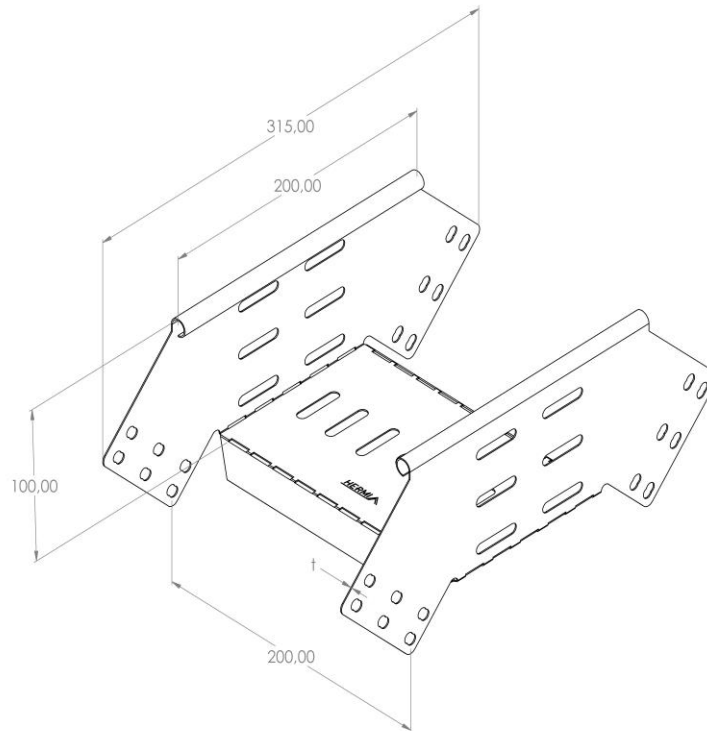

**Product:** PKP-ZK 100/200

**Product code:** 88701332

External elbow 90°

<b>Standard:</b>	EN 61537:2007 Cable management - Cable tray systems and cable ladder systems
<b>Dimensions:</b>	Length: 315 mm
	Width: 200 mm
	Height: 100 mm
	Metal thickness: 0,80 mm
<b>Weight:</b>	0,5 kg
<b>Material:</b>	Galvanised steel
<b>Contribution to fire:</b>	Non-flame propagating system
<b>Electrical characteristics:</b>	Electrically conductive system
<b>Electrical continuity:</b>	Yes
<b>Corrosion resistance:</b>	Class 3
<b>Temperature:</b>	Min: -20°C; Max: +105°C