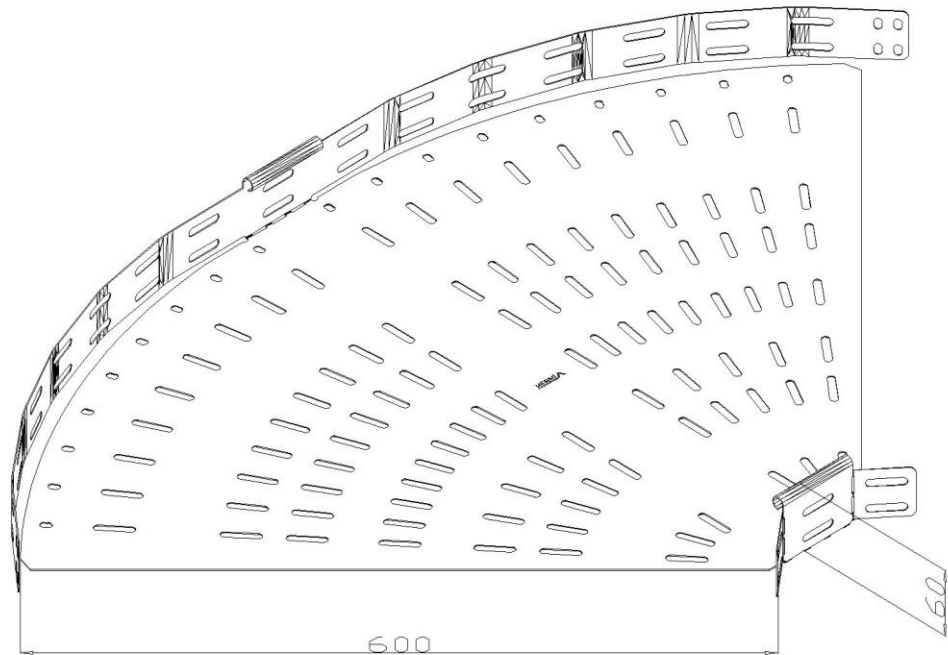

Product: PKP-KO 60/600/0-90°

Product code: 88701316

Adjustable elbow 0-90°

<b>Standard:</b>	EN 61537:2007 Cable management - Cable tray systems and cable ladder systems
<b>Dimensions:</b>	Length: mm
	Width: 600 mm
	Height: 60 mm
	Metal thickness: 0,80 mm
<b>Weight:</b>	3,2 kg
<b>Material:</b>	Galvanised steel
<b>Contribution to fire:</b>	Non-flame propagating system
<b>Electrical characteristics:</b>	Electrically conductive system
<b>Electrical continuity:</b>	Yes
<b>Corrosion resistance:</b>	Class 3
<b>Temperature:</b>	Min: -20°C; Max: +105°C