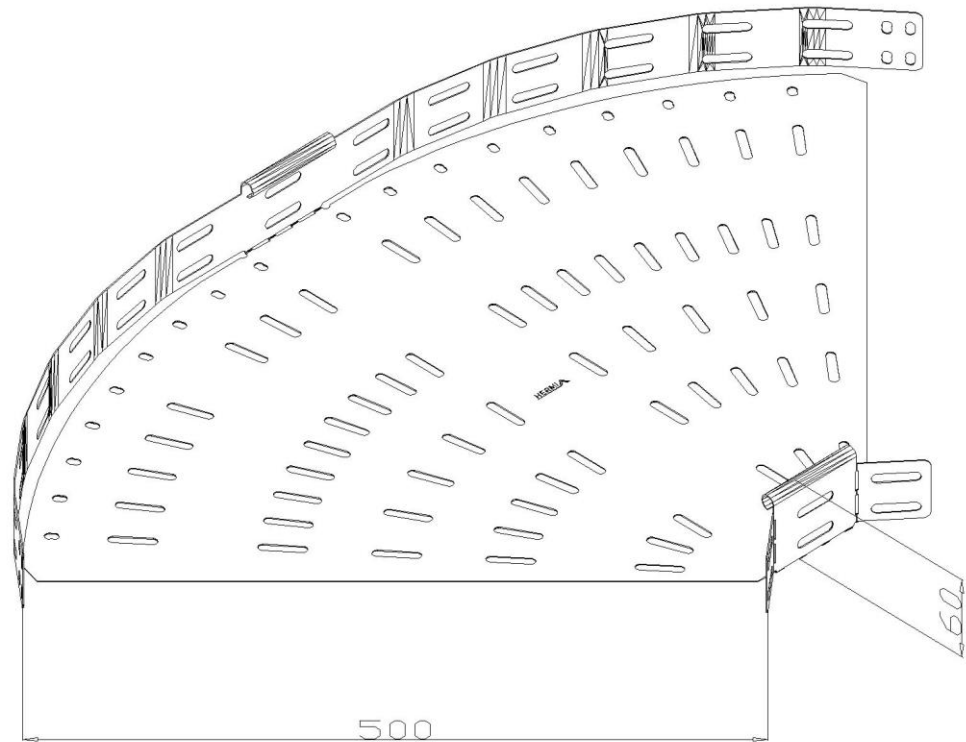

Product: PKP-KO 60/500/0-90°

Product code: 88701315

Adjustable elbow 0-90°

<b>Standard:</b>	EN 61537:2007 Cable management - Cable tray systems and cable ladder systems
<b>Dimensions:</b>	Length: mm
	Width: 500 mm
	Height: 60 mm
	Metal thickness: 0,80 mm
<b>Weight:</b>	2,4 kg
<b>Material:</b>	Galvanised steel
<b>Contribution to fire:</b>	Non-flame propagating system
<b>Electrical characteristics:</b>	Electrically conductive system
<b>Electrical continuity:</b>	Yes
<b>Corrosion resistance:</b>	Class 3
<b>Temperature:</b>	Min: -20°C; Max: +105°C