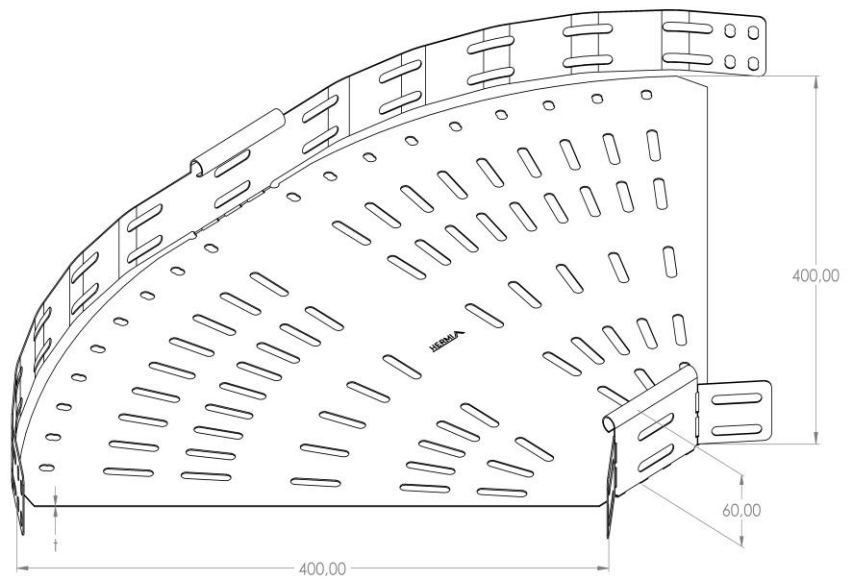

Product: PKP-KO 60/400/0-90°

Product code: 88701314

Adjustable elbow 0-90°

<b>Standard:</b>	EN 61537:2007 Cable management - Cable tray systems and cable ladder systems
<b>Dimensions:</b>	Length: mm
	Width: 400 mm
	Height: 60 mm
	Metal thickness: 0,80 mm
<b>Weight:</b>	1,7 kg
<b>Material:</b>	Galvanised steel
<b>Contribution to fire:</b>	Non-flame propagating system
<b>Electrical characteristics:</b>	Electrically conductive system
<b>Electrical continuity:</b>	Yes
<b>Corrosion resistance:</b>	Class 3
<b>Temperature:</b>	Min: -20°C; Max: +105°C