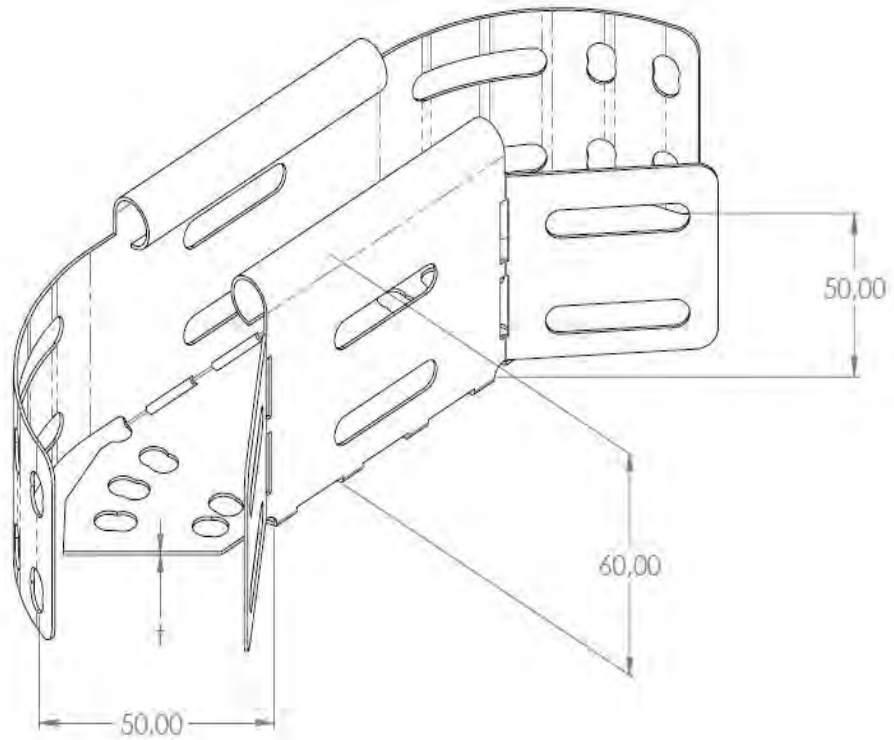

Product: PKP-KO 60/50/0-90°

Product code: 88701310

Adjustable elbow 0-90°

<b>Standard:</b>	EN 61537:2007 Cable management - Cable tray systems and cable ladder systems
<b>Dimensions:</b>	Length: mm
	Width: 50 mm
	Height: 60 mm
	Metal thickness: 0,80 mm
<b>Weight:</b>	0,16 kg
<b>Material:</b>	Galvanised steel
<b>Contribution to fire:</b>	Non-flame propagating system
<b>Electrical characteristics:</b>	Electrically conductive system
<b>Electrical continuity:</b>	Yes
<b>Corrosion resistance:</b>	Class 3
<b>Temperature:</b>	Min: -20°C; Max: +105°C