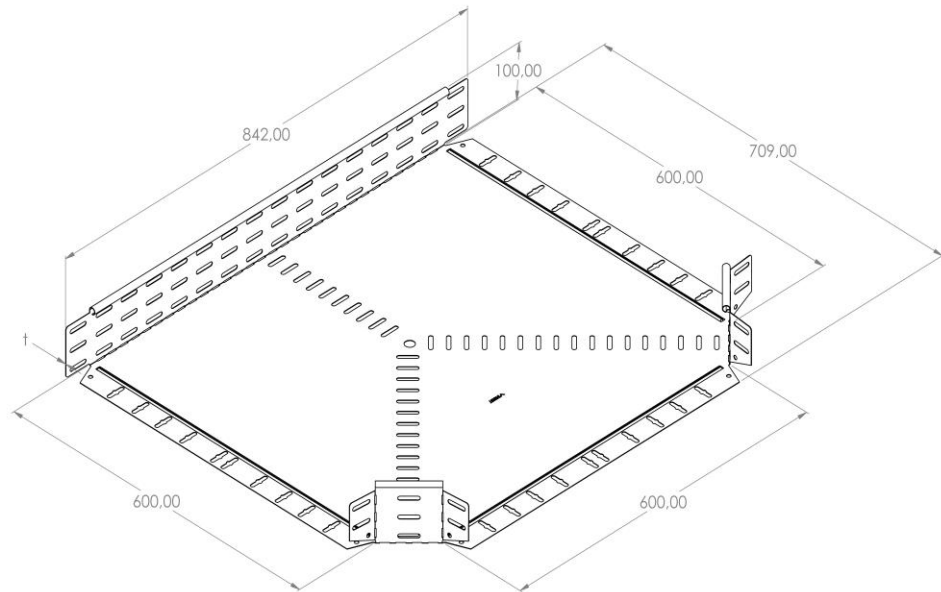

Product: PKP-SO 100/600

Product code: 88701296

Side branch

<b>Standard:</b>	EN 61537:2007 Cable management - Cable tray systems and cable ladder systems
<b>Dimensions:</b>	Length: 842 mm
	Width: 600 mm
	Height: 100 mm
	Metal thickness: 0,80 mm
<b>Weight:</b>	4,1 kg
<b>Material:</b>	Galvanised steel
<b>Contribution to fire:</b>	Non-flame propagating system
<b>Electrical characteristics:</b>	Electrically conductive system
<b>Electrical continuity:</b>	Yes
<b>Corrosion resistance:</b>	Class 3
<b>Temperature:</b>	Min: -20°C; Max: +105°C