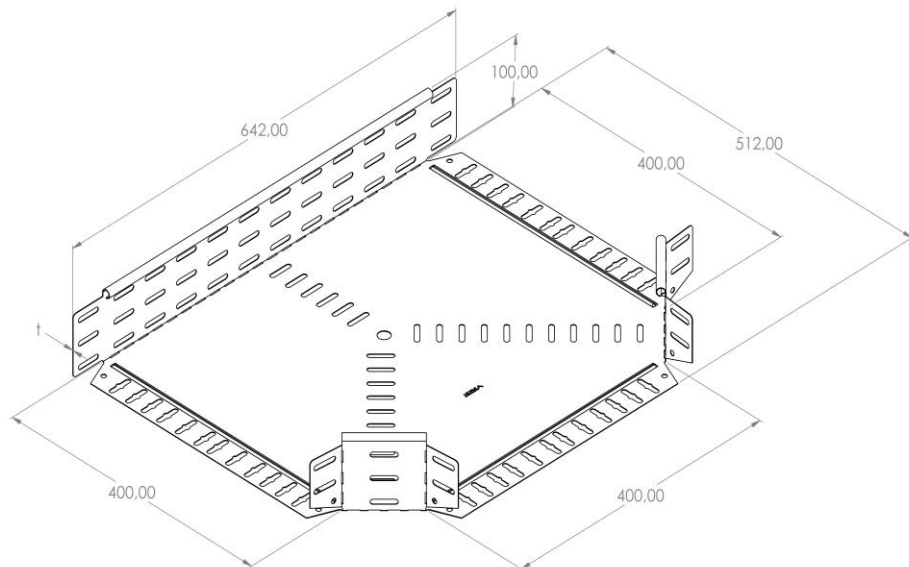

Product: PKP-SO 100/400

Product code: 88701294

Side branch

<b>Standard:</b>	EN 61537:2007 Cable management - Cable tray systems and cable ladder systems
<b>Dimensions:</b>	Length: 642 mm
	Width: 400 mm
	Height: 100 mm
	Metal thickness: 0,80 mm
<b>Weight:</b>	2,36 kg
<b>Material:</b>	Galvanised steel
<b>Contribution to fire:</b>	Non-flame propagating system
<b>Electrical characteristics:</b>	Electrically conductive system
<b>Electrical continuity:</b>	Yes
<b>Corrosion resistance:</b>	Class 3
<b>Temperature:</b>	Min: -20°C; Max: +105°C